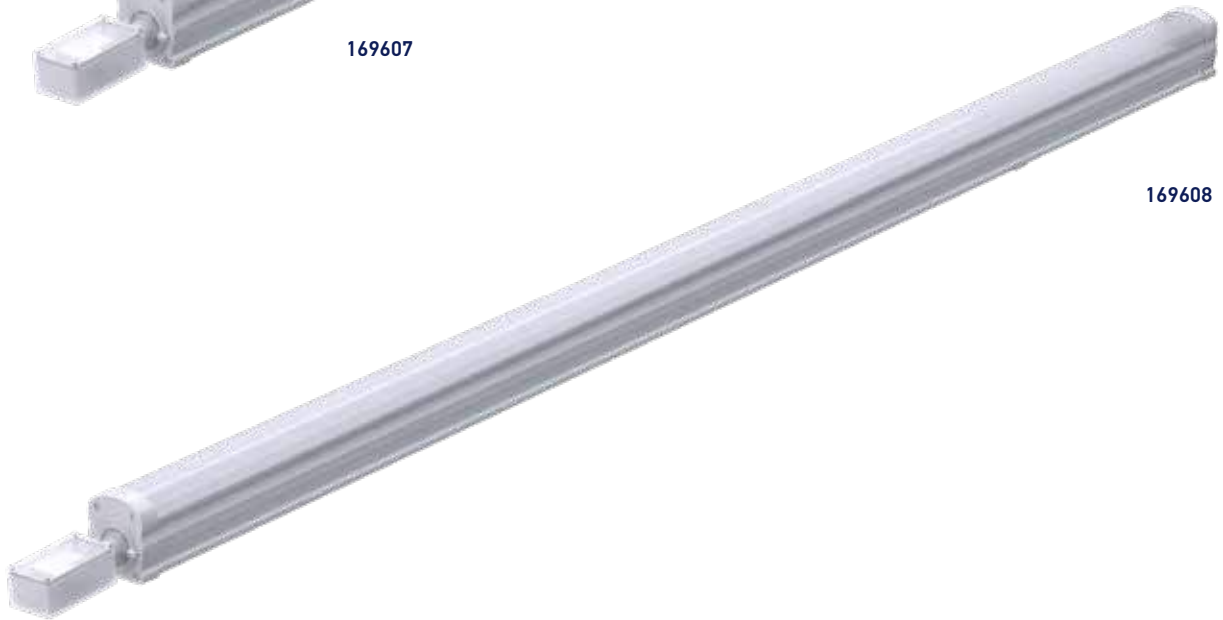

169608

V. AC
220-240V
50/60Hz

120°

54'000H
L80 B10

Ra
≥80

PF
≥0.9

UGR
<25

IK
08

850°

-20°C
+50°C

5
ans

GROUP 0
EN12471: 2000

Ref.	W	K	lm	mA	kg	Dim. mm
169607	35	4000	4550	↻ 190mA ↻ 290mA	1.15	1301 x 63 x 75
169608	50	4000	6550	↻ 300mA ↻ 370mA	1.58	1582 x 63 x 75