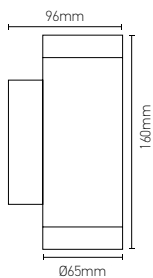

168888
RAL9011