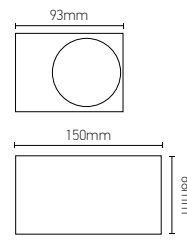

Ref.	W		Kg	Dim. L x W x H_{mm}	
168889	11 max.	GU10	0.360	93 x 68 x 80	18
168890	2 x 11 max.	GU10	0.580	93 x 68 x 150	18

Diffuser | Tempered glass (clear)
Material | Aluminium
Light sources | Not included