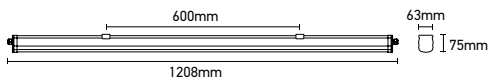

KEMBLA III SLIM WATERPROOF SLIM LED 35W / 50W

V. AC
220-240V
50/60Hz

54'000H
L80 B10

Ra
≥80

PF
≥0.9

UGR
<26

IK
08

850°

168987 | 168988

- THROUGH WIRING
- WIRING WITHOUT TOOLS
- STAINLESS STEEL CLIPS
  ADJUSTABLE OVER THE ENTIRE
  LENGTH FOR ASSEMBLY

Light Grey Material | PC (opaline)
Driver | FIN
Input | 220-240V 190mA 50/60Hz
Output | 90-120V 290mA
Ta | 25°C Tc | 50°C

Ref.	W	K	lm	mA	kg	Dim. L x W x H_{mm}
168987	35	4000	4550	↻ 190mA ↻ 290mA	1.120	1208 x 63x 75
168988	50	4000	6500	↻ 190mA ↻ 290mA	1.560	1448 x 63 x 75

LED STRIPS