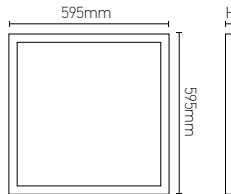

KAMET II SQUARE LED PANEL 600mm 36W

V. AC
220-240V
50/60Hz

35,000H
L70 B10

Ra
≥80

PF
≥0.9

IK
05

850°

-20°C
+50°C

RAL9016

Material | Aluminium with anti-corrosion coating
Driver | LIFUD
Input | 220-240V 190mA
Output | 33-40V 950mA
Ta | 50°C Tc | 90°C

36W

Ref.	W	K	lm	mA	kg	Dim. L x W x Hmm	
169342	36	3000	3240	190mA	2.380	595 x 595 x 10	4

KAMET II SQUARE LED PANEL 600mm 40W

V. AC
220-240V
50/60Hz

35,000H
L70 B10

Ra
≥80

PF
≥0.9

IK
05

850°

-20°C
+50°C

RAL9016

Material | Aluminium with anti-corrosion coating
Driver | LIFUD
Input | 220-240V 190mA
Output | 33-40V 950mA
Ta | 50°C Tc | 90°C

36W

Ref.	W	K	lm	mA	kg	Dim. L x W x Hmm	
169340	40	4000	4000	190mA	2.350	595 x 595 x 8	6