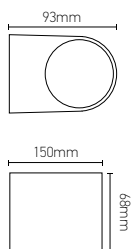

Ref.	W		IP	Kg	Dim. L x W x H_{mm}	
168886	2 x 11 max.	GU10	54	0.670	Ø65 x 160	18
168888	2 x 11 max.	GU10	44	0.500	93 x 68 x 150	18

Diffuser | Tempered glass (clear)
Material | Aluminium
Light sources | Not included