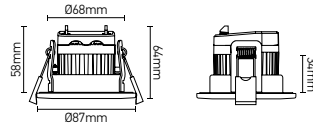

7W

Ref.	W	K	lm	mA	Kg	mm	Dim. ØxHmm	
166300	7W	3000↔4000↔6000	560-650	60mA	0.2	Ø70	Ø87 x 58	50