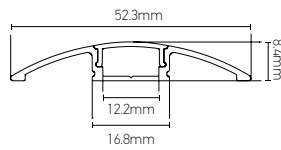

FLOOR ALUMINIUM PROFILE 52.3 x 8.4mm

Ref.	Finish	Kg	Dim. L x W x Hmm	
164450	PC (clear)	0.68	2500 x 52.3 x 8.4	50
164451	PC (opaque)	0.68	2500 x 52.3 x 8.4	50
164452	PC (frosted)	0.68	2500 x 52.3 x 8.4	50

Diffuser | PC (clear, opaque, frosted)
Material | Aluminium + PC
Color | Silver
LED strip max | 12mm
Anodized aluminium