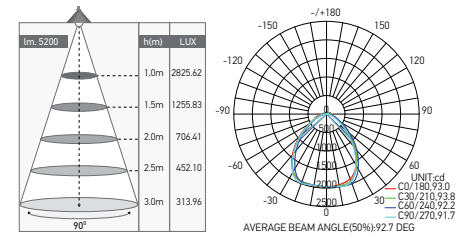

Material | Aluminium
Driver | BOKE BK-BHL050-1250AD / BK-BHL070-2000AD
Input | 200-240V 350mA 50/60Hz
Output | 3-42V 1050mA (40W), 1650mA (62.5W)
Ta | 60°C Tc | 90°C

40W

Ref.	W	K	lm	mA	Kg	Dim. L x W x Hmm	
169506	40	4000	5200	⊖ 350mA ⊕ 1050mA	1.760	1160 x 73 x 84	
169500	62.5	4000	8450	⊖ 350mA ⊕ 1650mA	2.270	1450 x 73 x 84	

ON ORDER

Ref.	Kg	Dim. Lmm	
169510	0.750	1160	
169511	0.800	1450	

Material | Plastic + Steel