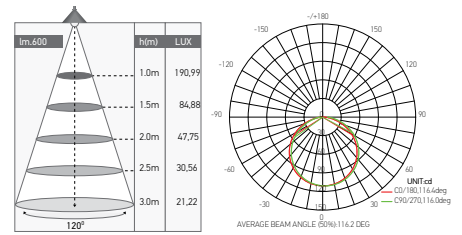

37W

Ref.	W	K	lm/m	mA/m	IP	Kg	Dim. L x W x H_{mm}	
167036	37	3000	590	617	65	0.220	5000 x 8 x 6	100
167037	37	4000	600	617	65	0.220	5000 x 8 x 6	100