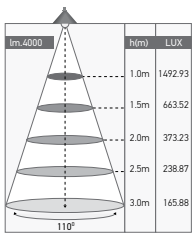

V. AC
220-240V
50/60Hz

110°

50,000 H
L80 B10

Ra
≥80

PF
≥0.9

IK
07

650°

-20°C
+45°C

5
ans

GROUP 0
EN62471:2008

RAL9003

Diffuser | PMMA (matt)
Material | Aluminium
Delivered without closing kit
Driver | BOKE BK-BHL050-1250AD / BK-BHL060-1650AD
BK-BHL070-2000AD
Input | 200-240V 350mA Max (40W, 48W, 60W)
450mA max (80W) 50/60Hz
Output | 3-42V 1000mA (40W), 1200mA (48W) 1500mA
(60W), 2000mA (80W)
Ta | 60°C Tc | 90°C
Options
Possible dimming type | 1-10V

Ref.	W	K	lm	mA	LED	Kg	Dim. L x W x H_{mm}	★ LED	+
169224	40	4000	4000	↻ 350mA ↻ 1000mA	468pcs	2.0	990 x 50 x 95	SAN'AN	8 +
169225	48	4000	4800	↻ 350mA ↻ 1200mA	612pcs	2.3	1270 x 50 x 95	SAN'AN	8 +
169226	60	4000	6000	↻ 350mA ↻ 1500mA	756pcs	2.8	1550 x 50 x 95	SAN'AN	8 +
169227	80	4000	8000	↻ 450mA ↻ 2000mA	972pcs	4.0	1970 x 50 x 95	SAN'AN	6 +

ON ORDER