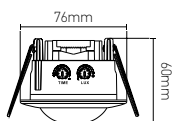

Ref.	V.	Kg	Dim. W x Hmm	
164811	AC 110-240V 50/60HZ	0.96	76 x 60.5	10

Ambient Light | <10Lux-2000 Lux
Detection angle | 360°
Detection distance | 6m(<24°C)
Maximum lamp power | 1200W
Trigger delay | 5s-10 mins