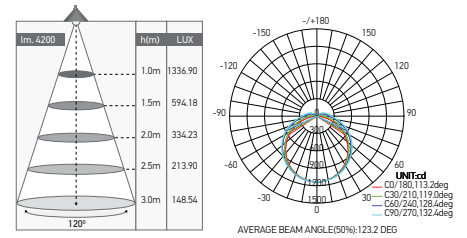

Ref.	W	K	lm	mA	kg	Dim. L x W x H _{mm}
168987	35	4000	4550	↻ 190mA ↻ 290mA	1.120	1208 x 63x 75
168988	50	4000	6500	↻ 190mA ↻ 290mA	1.560	1448 x 63 x 75

LED STRIPS

KEMBLA II LED LIGHT STRIP 36W

168973

Dinfuser | PC (frosted)
 Material | PC
 Driver | included
 Input | 220-240V 162mA (36W), 246mA (58W) 50/60Hz
 Output | 45-82V 290mA (36W), 370mA (58W)
 Ta | 50°C Tc | 75°C