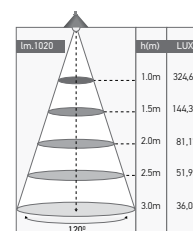

57W

Ref.	W	K	lm/m	mA/m	Kg	Dim. L x W x Hmm	Icon
167089	57	3000	940	960	0.180	5000 x 10 x 3	100
167090	57	4000	1020	960	0.180	5000 x 10 x 3	100