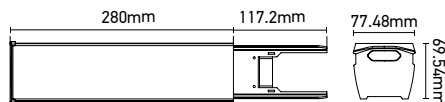

169501
RAL9016