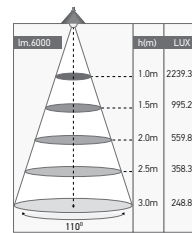

V. AC
220-240V
50/60Hz

110°

50,000 H
L80 B10

Ra
≥80

PF
≥0.9

IK
07

650°

-20°C
+45°C

5
ans

GROUP 0
EN62471:2008

RAL9003

Diffuser | PMMA (matt)
Material | Aluminium
Delivered without closing kit
Driver | BOKE BK-BHL050-1250AD / BK-BHL060-1650AD
BK-BHL070-2000AD
Input | 200-240V 350mA Max (40W, 48W, 60W)
450mA max (80W) 50/60Hz
Output | 3-42V 1000mA (40W), 1200mA (48W) 1500mA
(60W), 2000mA (80W)
Ta | 60°C Tc | 90°C
Options
Possible dimming type | 1-10V

Ref.	W	K	lm	mA	LED	Kg	Dim. L x W x H_{mm}	★ LED	+
169224	40	4000	4000	↻ 350mA ↻ 1000mA	468pcs	2.0	990 x 50 x 95	SAN'AN	8 +
169225	48	4000	4800	↻ 350mA ↻ 1200mA	612pcs	2.3	1270 x 50 x 95	SAN'AN	8 +
169226	60	4000	6000	↻ 350mA ↻ 1500mA	756pcs	2.8	1550 x 50 x 95	SAN'AN	8 +
169227	80	4000	8000	↻ 450mA ↻ 2000mA	972pcs	4.0	1970 x 50 x 95	SAN'AN	6 +

60W

ON ORDER