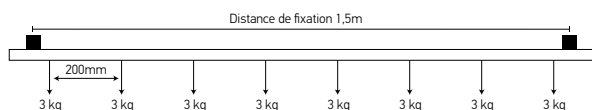

RAIL CONNECTORS

161152 | 161159

161154 | 161158

Ref.	Ampere	Color	kg	Dim. Long mm	
161152	16	white	1.567	2000	10
161154	16	black	1.567	2000	10
161158	16	black	0.94	1200	10
161159	16	white	0.94	1200	10

Material | Aluminium with anti-corrosion coating
 Colors | White (RAL9000)3, Black (RAL9005)
 2m rail (Standard), spacing between each fixing hole
 Wires - Three-phase wires (L1, L2 and L3), neutral wire (N)
 and protective earth (PE).