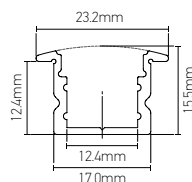

Ref.	Finish	Kg	Dim. L x W x H_{mm}	
164421	PC (clear)	0.63	2500 x 23.2 x 15.5	50
164422	PC (opaque)	0.63	2500 x 23.2 x 15.5	50
164423	PC (frosted)	0.63	2500 x 23.2 x 15.5	50

Diffuser | PC (clear, opaque, frosted)
Material | Aluminium
Color | Silver
LED strip max | 12mm
Anodized aluminium
For small installation depths