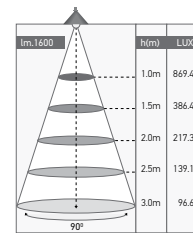

Diffuser | P.S. (Matt)
Frame | Aluminium with anti-corrosion coating
Driver | BOKE BK-PLL022
Input | 220-240V 80mA 50/60Hz
Output | 28-42V 450mA
Ta | 40°C Tc | 75°C

18W

Ref.	W	K	lm	mA	Kg	Dim. L x W x Hmm	
167344	18	3000	1500	↻80mA ↻450mA	1.2	295 x 295 x 12.5	10
167339	18	4000	1600	↻80mA ↻450mA	1.2	295 x 295 x 12.5	10

V. AC
220-240V
50/60Hz

35,000H
L70 B10

Ra
≥80

PF
≥0.9

IK
05

850°

-20°C
+50°C