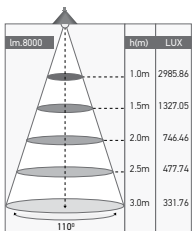

V. AC
220-240V
50/60Hz

110°

50,000 H
L80 B10

Ra
≥80

PF
≥0.9

IK
07

650°

-20°C
+45°C

5
ans

GROUP 0
EN62471:2008

RAL9003

Diffuser | PMMA (matt)
Material | Aluminium
Delivered without closing kit
Driver | BOKE BK-BHL050-1250AD / BK-BHL060-1650AD
BK-BHL070-2000AD
Input | 200-240V 350mA Max (40W, 48W, 60W)
450mA max (80W) 50/60Hz
Output | 3-42V 1000mA (40W), 1200mA (48W) 1500mA
(60W), 2000mA (80W)
Ta | 60°C Tc | 90°C
Options
Possible dimming type | 1-10V

Ref.	W	K	lm	mA	LED	Kg	Dim. L x W x H_{mm}	★ LED	+
169224	40	4000	4000	↻ 350mA ↻ 1000mA	468pcs	2.0	990 x 50 x 95	SAN'AN	8 +
169225	48	4000	4800	↻ 350mA ↻ 1200mA	612pcs	2.3	1270 x 50 x 95	SAN'AN	8 +
169226	60	4000	6000	↻ 350mA ↻ 1500mA	756pcs	2.8	1550 x 50 x 95	SAN'AN	8 +
169227	80	4000	8000	↻ 450mA ↻ 2000mA	972pcs	4.0	1970 x 50 x 95	SAN'AN	6 +

ON ORDER