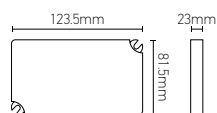

DIMMABLE + PUSH DRIVER FOR LED PANEL 36W / 48W MAX.

Exclusive for the Swiss market

169111 | 169113

Ref.	W	mA	kg	Dim. L x W x H_{mm}		
169111	36	↻ 160mA ↻ 900mA	0.24	123.5 x 81.5 x 23	100	
169113	48	↻ 210mA ↻ 1050mA	0.24	123.5 x 81.5 x 23	100	

Driver | MEANWELL LCM-40DA/ LCM-60DA
Input | 220-240V 50/60Hz
Output | 2-45V (36W), 2-57V (48W)
Ta | 50°C Tc | 90°C (36W), Ta | 40°C Tc | 90°C (48W)