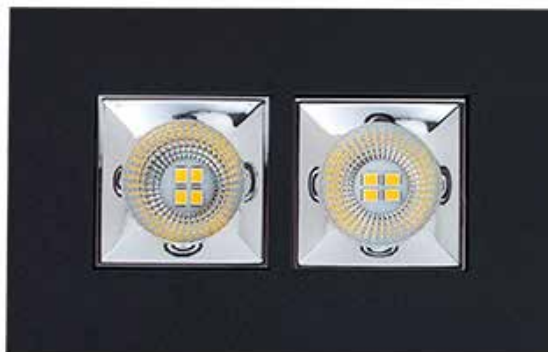

RECESSED LIGHT
DUO | TRIO

169636 | 169637