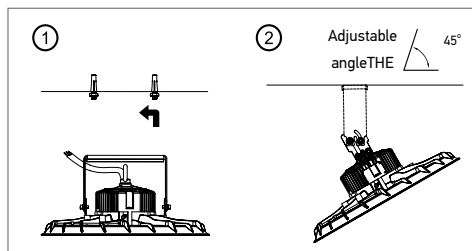

Ref.	W	K	lm	mA	Kg	Dim. ØxHmm	
163348	100	4000	16000	↻ 430mA ↻ 700mA	3.3	Ø338 x 178mm	1
163349	150	4000	24000	↻ 650mA ↻ 560mA	3.3	Ø338 x 178mm	1

Ref.	Designation
163352	Sensor
163353	Remote
163354	Fixing bracket

1. **Options**
   Sensor
   Remote
   Fixing bracket

Diffuser | PC (Clear)
Material | Die-cast Aluminium + PC
Input | Output | AC100-240V/50-60Hz
Ta | -30°C Tc | 50°C
Switchable angle 60° 90° 120°