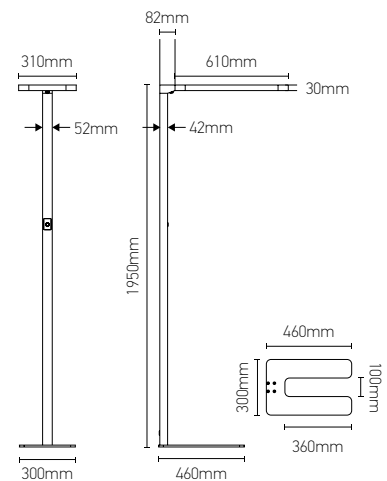

CALYCE LED FLOOR LAMP 80W WITH DIMMER AND IR SENSOR

V. AC
220-240V
50/60Hz

50,000 H
L80 B10

Ra
≥80

PF
≥0.9

UGR
<19

650°

-20°C
+40°C

Ref.	W	K	lm	mA	KG	Dim. L x W x H_{mm}	
158879	80	4000	7040	↔ 400mA ↔ 1900mA	17.1	610 x 310 x 1950	1
158880	80	4000	7040	↔ 400mA ↔ 1900mA	17.1	610 x 310 x 1950	1

Diffuser | PS (Frosted)
Material | Aluminium with anti-corrosion coating
Driver | LONGBRIGHT MFU80D-40P
Input | 220-240V 400mA 50/60Hz
Output | 0-40V 1900mA
Ta | 50°C Tc | 65°C
Dimming + Motion detector (-30%/30min)

► [Product available on order](#)