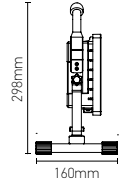

Car Charger