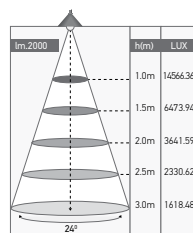

V. AC
220-240V
50/60Hz

50,000 H
L80 B10

Ra
≥80

PF
≥0.9

UGR
<19

850°

-20°C
+40°C

Ref.	W	K	lm	mA			Dim. ØxHmm	
169143	10	3000	1020	↻ 52mA ↻ 250mA	20°	0.88	85 x 2500	6
169144	20	3000	2000	↻ 100mA ↻ 350mA	24°	1.22	99 x 2500	6
169145	30	3000	2700	↻ 130mA ↻ 700mA	24°	1.42	110 x 2500	6
169223	30	3000	2700	↻ 130mA ↻ 700mA	24°	1.42	110 x 2500	6

Diffuser | Glass (Clear)
Material | Aluminium with anti-corrosion coating
Driver | TRIDONIC LC
Input | 220-240V 52mA (10W), 100mA (20W)
130mA (30W) 50/60Hz
Output | 33-42V 250mA (10W), 33-55V 350mA (20W)
30-43V 700mA (30W)
Ta | 70°C Tc | 90°C (10W), Ta | 50°C Tc | 85°C (20W, 30W)

10W