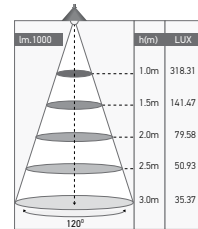

14W

V. AC
220-240V
50/60Hz

50,000 H
L70 B10

Ra
≥80

PF
<0.9

IK
10

850°

-20°C
+45°C