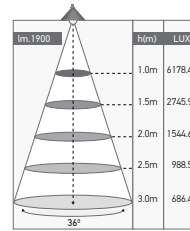

20W

Ref.	W	K	lm	mA	KG	PF	mm	Dim. ØxHmm	
162047	12	4000	900	↻ 60mA ↻ 300mA	0.26	≥ 0.5	Ø85	94 x 72	36
167347	20	4000	1900	↻ 100mA ↻ 500mA	0.62	≥ 0.9	Ø125	136 x 100	12