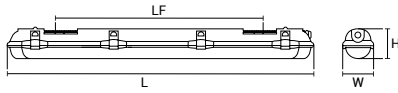

KEMBLA II LED LIGHT STRIP 36W

168973

Dinfuser | PC (frosted)
Material | PC
Driver | included
Input | 220-240V 162mA (36W), 246mA (58W) 50/60Hz
Output | 45-82V 290mA (36W), 370mA (58W)
Ta | 50°C Tc | 75°C

36W

Ref.	W	K	lm	mA		Dim.L x W x H x LFmm
168973	36	4000	4200	↻ 162mA ↻ 290mA	1.700	1260 x 127 x 86 x 900