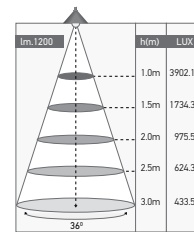

169147
RAL9005

Diffuser | Glass (clear)
Material | Aluminium with anti-corrosion coating
Driver | HEP LSC
Input | 220-240V 129mA 50/60Hz
Output | 31-43V 350mA
Ta | 50°C Tc | 80°C

14W

Ref.	W	K	lm	mA	kg	Dim. ØxHmm	
169147	14	3000	1200	↻ 129mA ↻ 350mA	0.96	65 x 215	32