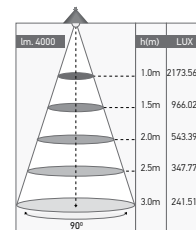

Material | Aluminium with anti-corrosion coating
Driver | LIFUD
Input | 220-240V 190mA
Output | 33-40V 950mA
Ta | 50°C Tc | 90°C