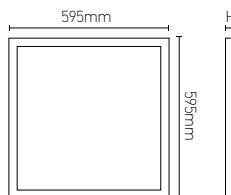

KAMET II SQUARE LED PANEL 600mm 36W

V. AC
220-240V
50/60Hz

35,000H
L70 B10

Ra
≥80

PF
≥0.9

IK
05

850°

-20°C
+50°C

RAL9016

Material | Aluminium with anti-corrosion coating
Driver | LIFUD
Input | 220-240V 190mA
Output | 33-40V 950mA
Ta | 50°C Tc | 90°C

36W

Ref.	W	K	lm	mA	kg	Dim. L x W x Hmm	
169342	36	3000	3240	190mA	2.380	595 x 595 x 10	4

KAMET II SQUARE LED PANEL 600mm 40W

V. AC
220-240V
50/60Hz

35,000H
L70 B10

Ra
≥80

PF
≥0.9

IK
05

850°

-20°C
+50°C

RAL9016

Material | Aluminium with anti-corrosion coating
Driver | LIFUD
Input | 220-240V 190mA
Output | 33-40V 950mA
Ta | 50°C Tc | 90°C

36W

Ref.	W	K	lm	mA	kg	Dim. L x W x Hmm	
169340	40	4000	4000	190mA	2.350	595 x 595 x 8	6