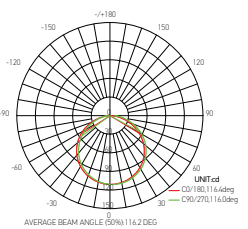

37W

Ref.	W	K	lm/m	mA/m	Kg	Dim. L x W x Hmm	Icon
167057	28	3000	460	467	0.150	5000 x 10 x 3	100
167058	28	4000	500	467	0.150	5000 x 10 x 3	100
167029	37	3000	640	617	0.130	5000 x 8 x 3	100
167030	37	4000	670	617	0.130	5000 x 8 x 3	100