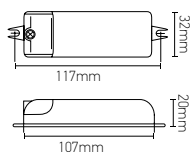

Ref.	W	mA	Kg	
158844	Halo 5-60W LED 3-55W	0.48	0.060	25

Protection | overload, overvoltage, short circuit, overheating
Power | 1-50W for MR16 LED and 1-70W for MR16 halogen
Input and output terminals on the same side