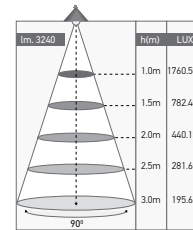

Material | Aluminium with anti-corrosion coating
Driver | LIFUD
Input | 220-240V 190mA
Output | 33-40V 950mA
Ta | 50°C Tc | 90°C

36W

Ref.	W	K	lm	mA	kg	Dim. L x W x Hmm	
169342	36	3000	3240	190mA	2.380	595 x 595 x 10	4