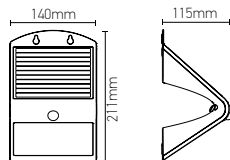

V. DC
3.7V

35,000H
L70 B50

Ra
≥80

-20°C
+50°C

Find the technical sheets
by scanning this QR code

976952

Ref.	W	K	lm	Solar panel	Battery	kg	Dim.L x W x Hmm	
976950	4	4000	500	2.4Wp	2000mAh	0.550	115 x 140 x 211	12
976951	4	4000	500	2.4Wp	2000mAh	0.550	115 x 140 x 211	12
976952	8	4000	850	4.4Wp	4000mAh	1.000	121 x 232 x 221	8
976953	8	4000	850	4.4Wp	4000mAh	1.000	121 x 232 x 221	8

Material | ABS+PC
Detection angle | 120°
Visible distance | 7m
Detection area | 6m
Installation height | <4m
Loading duration | 12-15 hours
Working time: based on different modes (three modes)
Solar panel | monocrystalline silicon
Battery | lithium ion 18650 / 3.7V