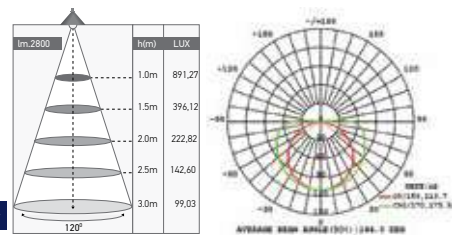

40W

Ref.	W	K	lm	mA	Kg	Dim. L x W x H_{mm}	
167056	40	2700	2800	3200	0.220	5000 x 8 x 2	50 New