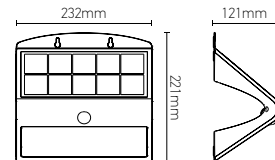

V. DC
3.7V

35,000H
L70 B50

Ra
≥80

-20°C
+50°C

Find the technical sheets
by scanning this QR code

Ref.	W	K	lm	Solar panel	Battery	kg	Dim.L x W x Hmm	
976950	4	4000	500	2.4Wp	2000mAh	0.550	115 x 140 x 211	12
976951	4	4000	500	2.4Wp	2000mAh	0.550	115 x 140 x 211	12
976952	8	4000	850	4.4Wp	4000mAh	1.000	121 x 232 x 221	8
976953	8	4000	850	4.4Wp	4000mAh	1.000	121 x 232 x 221	8

Material | ABS+PC
Detection angle | 120°
Visible distance | 7m
Detection area | 6m
Installation height | <4m
Loading duration | 12-15 hours
Working time: based on different modes (three modes)
Solar panel | monocrystalline silicon
Battery | lithium ion 18650 / 3.7V