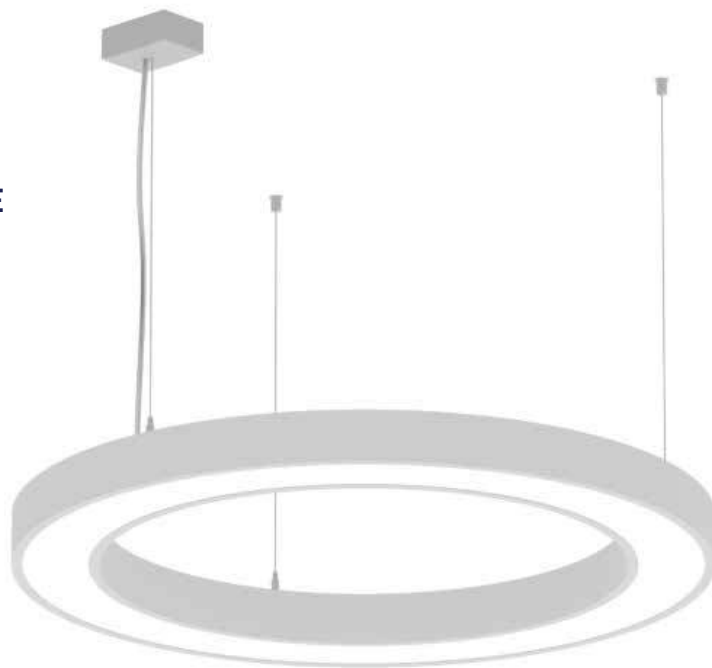

V. AC
200-240V
50/60Hz

72'000H
L80 B10

Ra
≥80

PF
≥0.9

IK
07

650°

-15°C
+40°C

SUSPENSION KIT
SUPPLIED WITH THE
STRUCTURE, FOR THE
ENTIRE JANIS RANGE