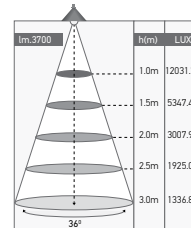

45W

Ref.	W	K	lm	mA	kg	mm	Dim. ØxHmm	
169006	35	4000	3000	↻ 150mA ↻ 800mA	1.2	Ø150	168 x 122	12
162027	45	4000	3700	↻ 200mA ↻ 1050mA	1.5	Ø190	205 x 156	8