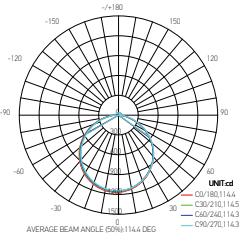

Material | Aluminium with anti-corrosion coating
Driver | LIFUD
Input | 220-240V 190mA
Output | 33-40V 950mA
Ta | 50°C Tc | 90°C

36W

Ref.	W	K	lm	mA	kg	Dim. L x W x Hmm	
169342	36	3000	3240	190mA	2.380	595 x 595 x 10	4