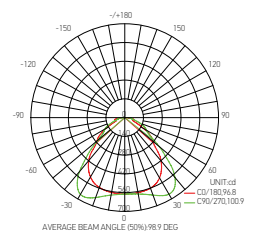

Diffuser | P.S. (Matt)
Frame | Aluminium with anti-corrosion coating
Driver | BOKE BK-PLL022
Input | 220-240V 80mA 50/60Hz
Output | 28-42V 450mA
Ta | 40°C Tc | 75°C

18W

Ref.	W	K	lm	mA	Kg	Dim. L x W x Hmm	
167344	18	3000	1500	↻80mA ↻450mA	1.2	295 x 295 x 12.5	10
167339	18	4000	1600	↻80mA ↻450mA	1.2	295 x 295 x 12.5	10

V. AC
220-240V
50/60Hz

35,000H
L70 B10

Ra
≥80

PF
≥0.9

IK
05

850°

-20°C
+50°C