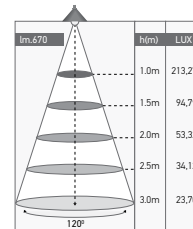

37W

Ref.	W	K	lm/m	mA/m	Kg	Dim. L x W x Hmm	Icon
167057	28	3000	460	467	0.150	5000 x 10 x 3	100
167058	28	4000	500	467	0.150	5000 x 10 x 3	100
167029	37	3000	640	617	0.130	5000 x 8 x 3	100
167030	37	4000	670	617	0.130	5000 x 8 x 3	100