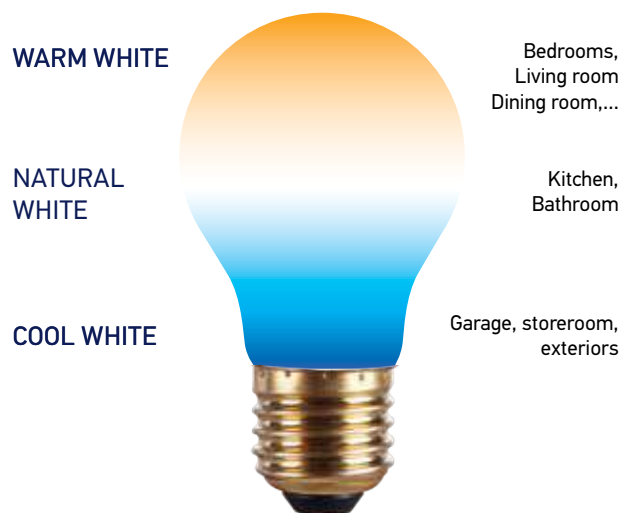

COLOR TEMPERATURE