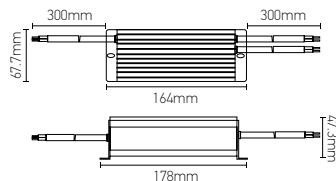

Ref.	W	mA	Kg	
155560	60	↻ 500mA ↻ 5000mA	0.900	50

Input | 200-240V 50/60Hz
Output | **12V**
Ta | 50°C Tc | 85°C