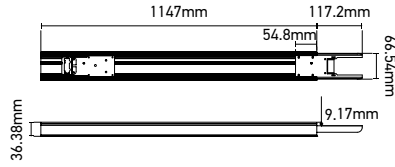

ON ORDER

169510 | 169511
RAL9016

Ref.	Kg	Dim. Lmm	
169510	0.750	1160	
169511	0.800	1450	

Material | Plastic + Steel

169503
RAL9016

169505
RAL9016

Ref.		Dim. L x W x H _{mm}	
169503	1.350	1160 x 73 x 36	1
169505	1.530	1450 x 73 x 36	1