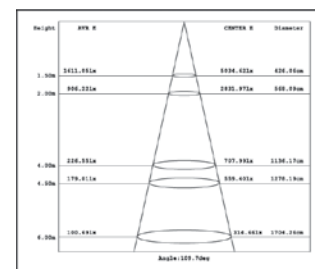

Ref.	W	K	lm	mA	Kg	Dim. ØxHmm	
163348	100	4000	16000	↻ 430mA ↻ 700mA	3.3	Ø338 x 178mm	1
163349	150	4000	24000	↻ 650mA ↻ 560mA	3.3	Ø338 x 178mm	1

Ref.	Designation
163352	Sensor
163353	Remote
163354	Fixing bracket

1. **Options**
   Sensor
   Remote
   Fixing bracket

Diffuser | PC (Clear)
Material | Die-cast Aluminium + PC
Input | Output | AC100-240V/50-60Hz
Ta | -30°C Tc | 50°C
Switchable angle 60° 90° 120°