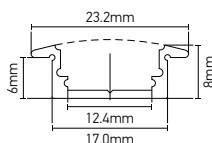

Ref.	W	mA 	Kg 	Dim. L x W x Hmm	
158487	240	10000	1.050	219 x 63 x 36	16 

Input | 50/60Hz
Output | **24V Dalí**
Ta | 40°C Tc | 70°C

LED STRIPES

RECESSED ALUMINIUM PROFILE 23.2 x 8mm

2
ans

Ref.	Finish	Kg	Dim. L x W x H _{mm}	
164403	PC (clear)	0.390	2500 x 23.2 x 8	50
164404	PC (opaque)	0.390	2500 x 23.2 x 8	50
164405	PC (frosted)	0.390	2500 x 23.2 x 8	50