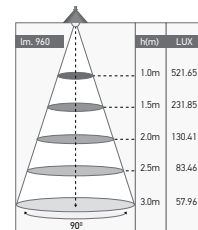

EXTRA-FLAT
EXTRA-LIGHT
EXTRA-RESISTANT

KILI LED DOWNLIGHT 10W

Exclusive for the Swiss market

V. AC 220-240V 50/60Hz
Ra ≥80
-20°C +40°C

Diffuser | PS (matte)
Material | Aluminium with anti-corrosion coating
Other colors on request
Driver | included
Input | 220-240V 58mA 50/60Hz
Output | 27-42V 230mA

10W

Ref.	W	K	lm	mA					Dim. ØxHmm	
167301	10	3000	960	↻58mA ↻230mA	90°		0.810	Ø200	180 x 18	20
167303	10	4000	1000	↻58mA ↻230mA	90°		0.810	Ø200	180 x 18	20