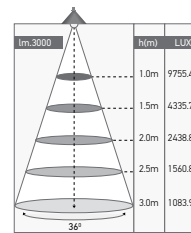

V. AC
220-240V
50/60Hz

50,000 H
L80 B10

Ra
≥80

PF
≥0.9

UGR
<19

850°

-20°C
+40°C

Diffuser | Glass (clear)
Material | Aluminium with anti-corrosion coating
Other colors on request
Driver | PHILIPS Xitanium
Input | 220-240V 150mA (35W), 200mA (45W) 50/60Hz
Output | 32-42V 800mA (35W), 1050mA (45W)
Ta | 50°C Tc | 80°C ((35W), Your | 45°C Tc | 75°C ((45W)

35W

Ref.	W	K	lm	mA	kg	mm	Dim. ØxHmm	
169006	35	4000	3000	↻ 150mA ↻ 800mA	1.2	Ø150	168 x 122	12
162027	45	4000	3700	↻ 200mA ↻ 1050mA	1.5	Ø190	205 x 156	8