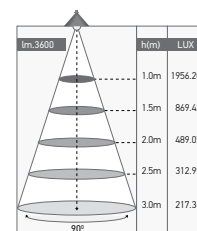

Material | Aluminium with anti-corrosion coating
Driver | LIFUD
Input | 220-240V 190mA
Output | 33-40V 900mA
Ta | 50°C Tc | 90°C