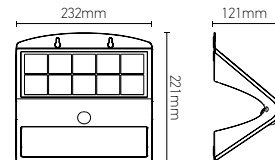

V. DC
3.7V

35,000H
L70 B50

Ra
≥80

-20°C
+50°C

Find the technical sheets
by scanning this QR code

976951

Ref.	W	K	lm	Solar panel	Battery	kg	Dim.L x W x Hmm	
976950	4	4000	500	2.4Wp	2000mAh	0.550	115 x 140 x 211	12
976951	4	4000	500	2.4Wp	2000mAh	0.550	115 x 140 x 211	12
976952	8	4000	850	4.4Wp	4000mAh	1.000	121 x 232 x 221	8
976953	8	4000	850	4.4Wp	4000mAh	1.000	121 x 232 x 221	8

Material | ABS+PC
Detection angle | 120°
Visible distance | 7m
Detection area | 6m
Installation height | <4m
Loading duration | 12-15 hours
Working time: based on different modes (three modes)
Solar panel | monocrystalline silicon
Battery | lithium ion 18650 / 3.7V