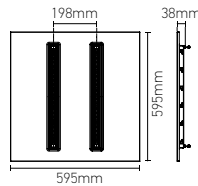

Diffuser | PC (Frosted)
Material | Metal + PC
Driver | LIFUD LF-FIR040YN1000H
Input | 180-264V 300mA 50/60Hz
Output | 25-42VD 1000mA
Ta | 50°C Tc | 80°C