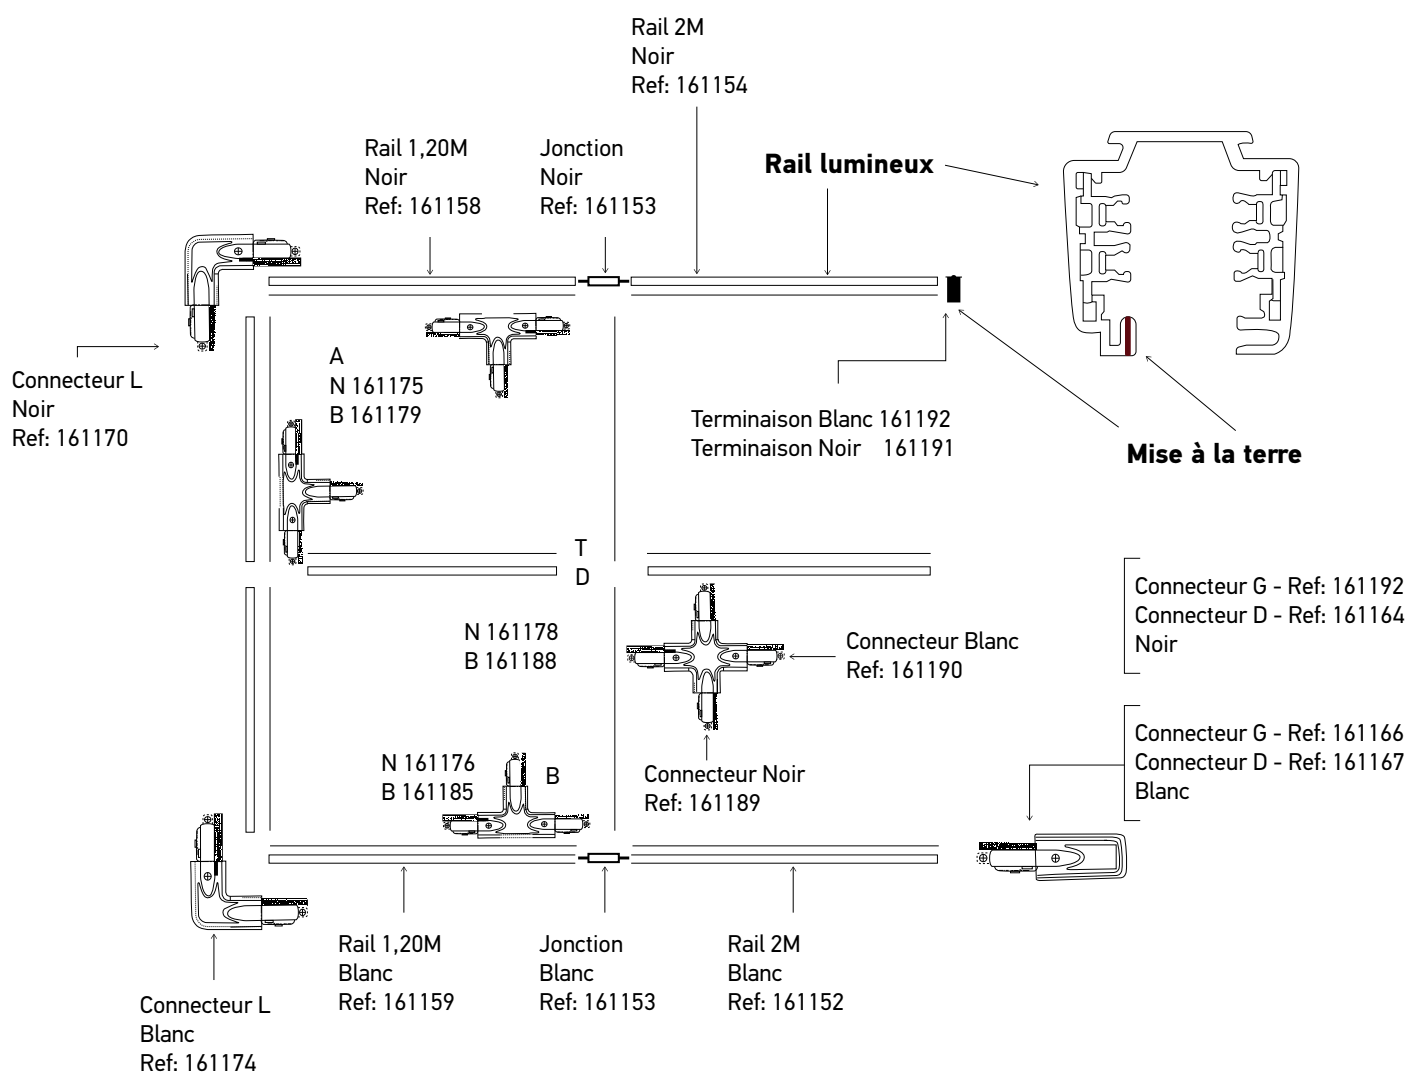

RAIL TRACK INSTALLATION