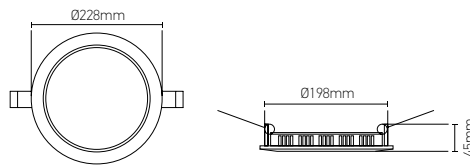

EXTRA-FLAT
EXTRA-LIGHT
EXTRA-RESISTANT

KILI LED DOWNLIGHT 10W

Exclusive for the Swiss market

V. AC 220-240V 50/60Hz
Ra ≥80
-20°C +40°C

Diffuser | PS (matte)
Material | Aluminium with anti-corrosion coating
Other colors on request
Driver | included
Input | 220-240V 58mA 50/60Hz
Output | 27-42V 230mA

10W

Ref.	W	K	lm	mA					Dim. ØxHmm	
167301	10	3000	960	↻58mA ↻230mA	90°		0.810	Ø200	180 x 18	20
167303	10	4000	1000	↻58mA ↻230mA	90°		0.810	Ø200	180 x 18	20