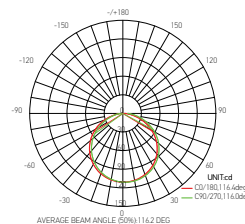

Ref.	W	K	mA/m	kg	Dim. L x W x Hmm	
165425	36	RGB	480	1.220	5000 x 10 x 3	20

HIMALIA LED STRIP 220-240V 60W

167113 | 167114

Diffuser | PVC (clear)
Material | Soft PCB

Ref.	W	K	lm/m	mA/m	kg	Dim. L x W x Hmm	
167113	60	3000	1100	52	0.950	5000 x 16 x 7.5	2
167114	60	4000	1200	52	0.950	5000 x 16 x 7.5	2