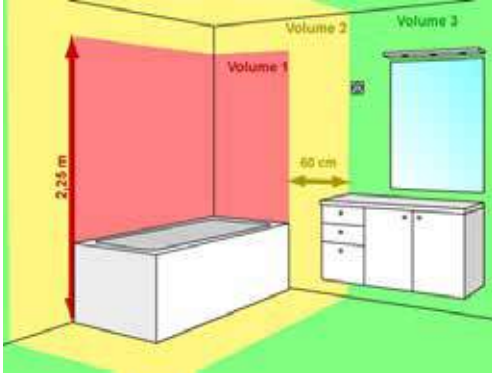

LIGHTING GUIDE

NORMATIVE ASPECT

The standards we rely on allow efficient, functional and safe sizing of an interior or exterior lighting installation.

STANDARDS FOR A LIGHTING INSTALLATION INTERIOR NF C 15 100