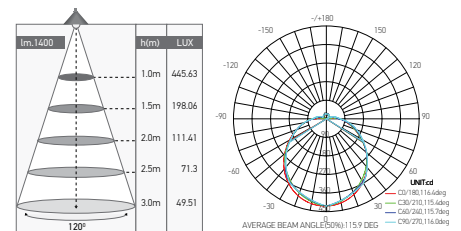

V. AC
220-240V
50/60Hz

50,000 H
L70 B10

Ra
≥80

UGR
<23

IK
10

650°

-20°C
+40°C

NOUVEAUTÉ

Diffuser | PC
Material | PC
Driver | Included
Input | 220-240V 150mA 50/60Hz
Output | 150/200/250/300mA
Ta | 45°C Tc | 85°C

Detection area | 50% / 100%
Holding time | 5s/1min/3min/10min
Daylight threshold | 30Lux 30Lux / Disabled
Microwave frequency | 5.8GHz±75MHz
Mounting height | 2.5-4m
Detection range | Max. Ø12m

Ref.	W	K	lm	mA	kg	Dim. ØxHmm	
169198	10/15/18/22 power variable	3000 4000 6000	100 Lm/ Watt	⊖ 150mA max. ⊕ 150/200/250/300mA	0.92	320 x 78	10 New

V. AC
220-240V
50/60Hz

30'000H
L70 B10

Ra
≥80

UGR
<21

IK
03

850°

-20°C
+40°C

Diffuser | PC (Frosted)
Material | Metal
Driver | included
Input | 220-240V 143mA 50/60Hz
Output | 42V 450mA
Ta | 45°C Tc | 85°C

Ref.	W	K	lm	mA	kg	Dim. ØxHmm	
167225	18	3000	1400	⊖ 143mA ⊕ 450mA	0.80	330 x 105	10

18W