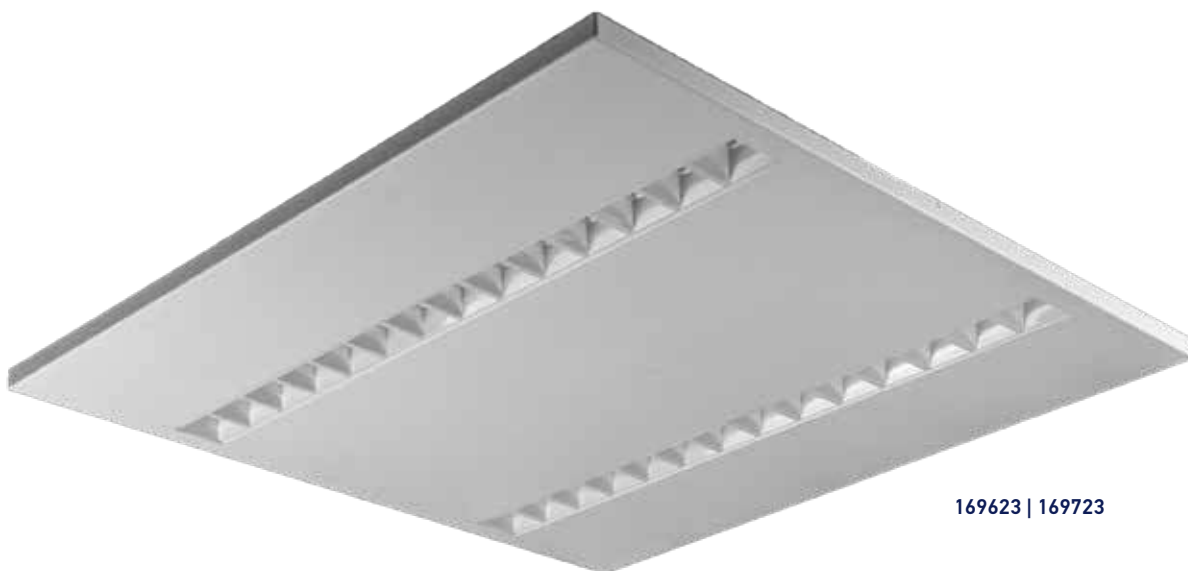

OPTOLED

LUMINAIRE
RECESSED

169623 | 169723

NEW

ON ORDER

V. AC
220-240V
50/60Hz

110°

70,000 H
L80 B10