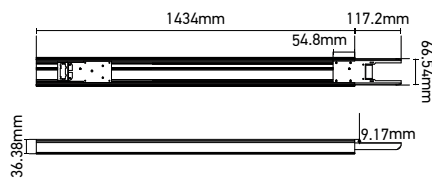

ON ORDER

169510 | 169511
RAL9016

Ref.	Kg	Dim. Lmm	
169510	0.750	1160	
169511	0.800	1450	

Material | Plastic + Steel

169503
RAL9016

169505
RAL9016

Ref.		Dim. L x W x H _{mm}	
169503	1.350	1160 x 73 x 36	1
169505	1.530	1450 x 73 x 36	1