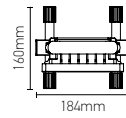

Car Charger