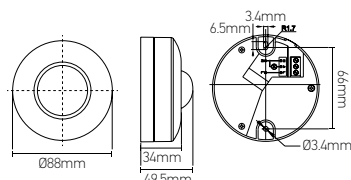

Ref.	V.	Kg	Dim. Ø x Hmm	
164809	AC 110-240V 50/60HZ	0.152	88 x 49.5	10

Maximum lamp power | 1200W (incandescent lamp), 300W (energy-saving lamp)
Ambient Light | <10Lux-2000 Lux
Detection angle | 360°
Detection distance | 6m (<24°C)
Trigger delay | Min.10s ± 3sec/Max.7min ± 2min
Motion detection speed | 0.6-1.5m/s