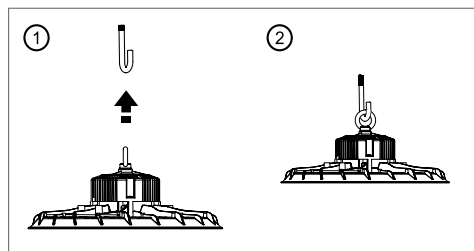

Ref.	W	K	lm	mA	Kg	Dim. ØxHmm	
163348	100	4000	16000	↻ 430mA ↻ 700mA	3.3	Ø338 x 178mm	1
163349	150	4000	24000	↻ 650mA ↻ 560mA	3.3	Ø338 x 178mm	1

Ref.	Designation
163352	Sensor
163353	Remote
163354	Fixing bracket

1. **Options**
   Sensor
   Remote
   Fixing bracket

Diffuser | PC (Clear)
Material | Die-cast Aluminium + PC
Input | Output | AC100-240V/50-60Hz
Ta | -30°C Tc | 50°C
Switchable angle 60° 90° 120°