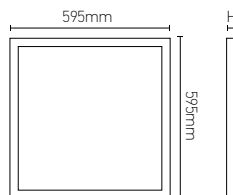

V. AC
220-240V
50/60Hz

50,000 H
L80 B10

Ra
≥80

PF
≥0.9

UGR
<19

IK
07

850°

-20°C
+40°C

RAL9016

Diffuser | P.S. (Matt)
Frame | Aluminium with anti-corrosion coating
Driver | BOKE BK-PLL022
Input | 220-240V 80mA 50/60Hz
Output | 28-42V 450mA
Ta | 40°C Tc | 75°C

18W

Ref.	W	K	lm	mA	Kg	Dim. L x W x Hmm	
167344	18	3000	1500	↻80mA ↻450mA	1.2	295 x 295 x 12.5	10
167339	18	4000	1600	↻80mA ↻450mA	1.2	295 x 295 x 12.5	10

V. AC
220-240V
50/60Hz

35,000H
L70 B10

Ra
≥80

PF
≥0.9

IK
05

850°

-20°C
+50°C

RAL9016

Material | Aluminium with anti-corrosion coating
Driver | LIFUD
Input | 220-240V 190mA
Output | 33-40V 900mA
Ta | 50°C Tc | 90°C

36W

Ref.	W	K	lm	mA	Kg	Dim. L x W x Hmm	
169366	36	4000	3600	↻190mA ↻900mA	2.380	595 x 595 x 10	4