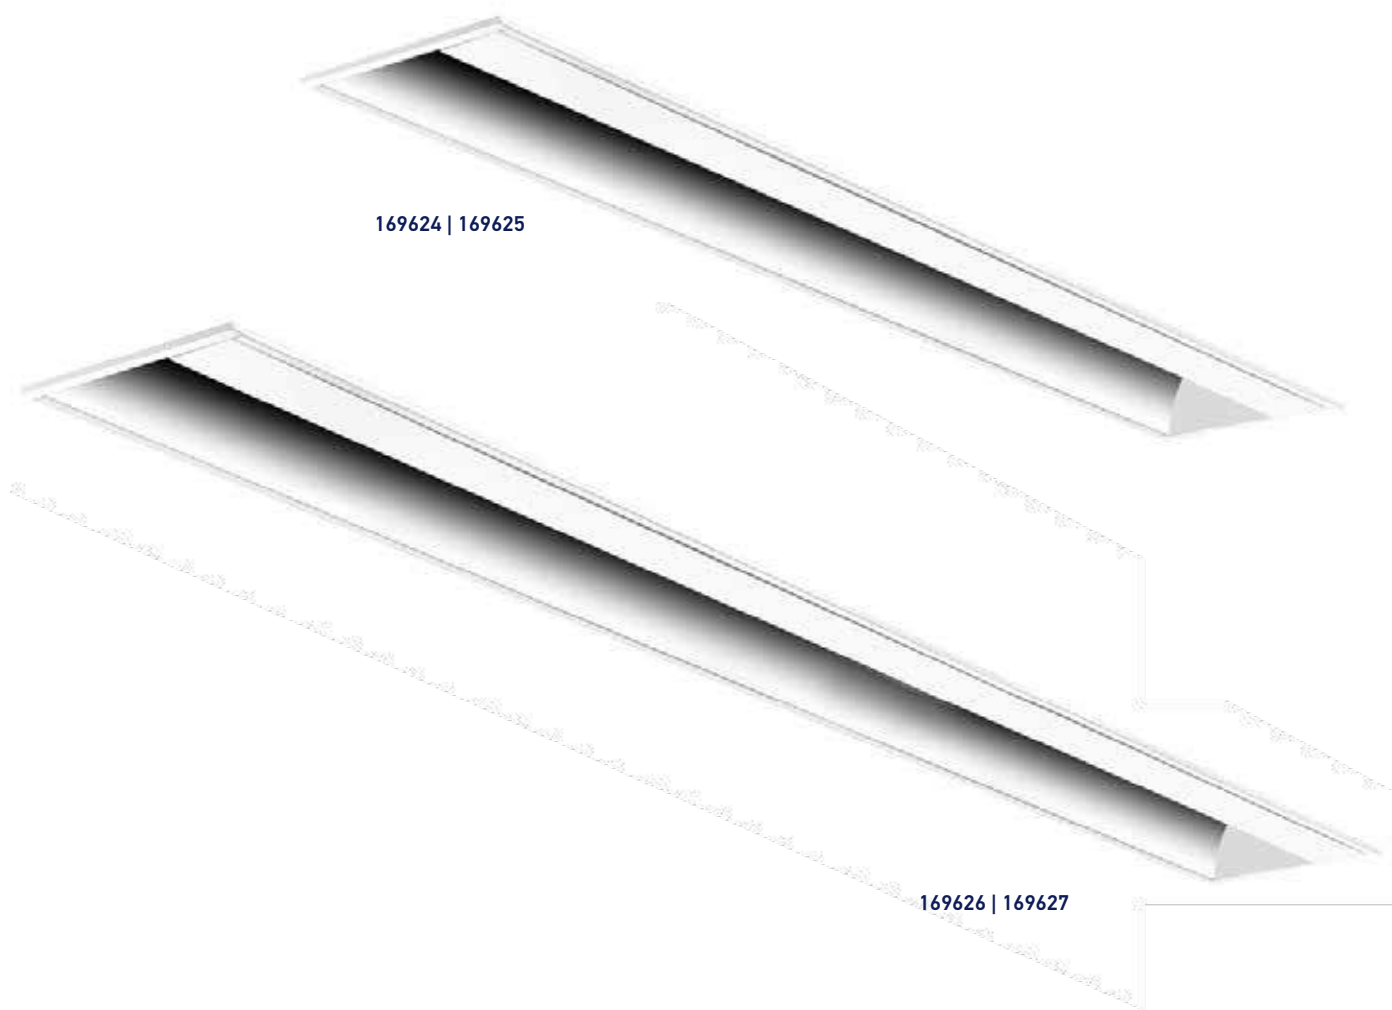

RECESSED ASYMMETRIC

ON ORDER

V. AC
220-240V
50/60Hz

110°

72'000H
L80 B10

OPTIONAL

Ra
≥80

PF
≥0.95

UGR
<19

IK
07

850°

-20°C
+35°C

5
ANS

GROUP 1
EN62471-2008

Ref.	W	K	lm	kg	Dim. mm
169624	17	3000	1580	1.50	595 x 180 x 80
169625	17	4000	1610	1.50	595 x 180 x 80
169626	32	3000	3340	2.70	1195 x 180 x 80
169627	32	4000	3410	2.70	1195 x 180 x 80