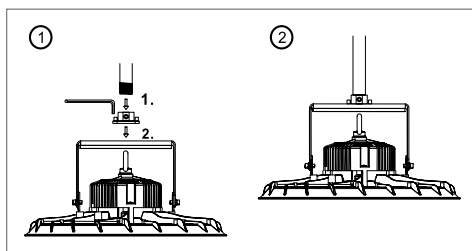

Ref.	W	K	lm	mA	Kg	Dim. ØxHmm	
163348	100	4000	16000	↻ 430mA ↻ 700mA	3.3	Ø338 x 178mm	1
163349	150	4000	24000	↻ 650mA ↻ 560mA	3.3	Ø338 x 178mm	1

Ref.	Designation
163352	Sensor
163353	Remote
163354	Fixing bracket

1. **Options**
   Sensor
   Remote
   Fixing bracket

Diffuser | PC (Clear)
Material | Die-cast Aluminium + PC
Input | Output | AC100-240V/50-60Hz
Ta | -30°C Tc | 50°C
Switchable angle 60° 90° 120°