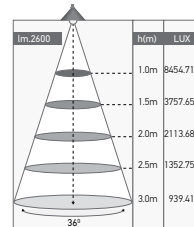

169148
RAL9016

Diffuser | Glass (clear)
Material | Aluminium with anti-corrosion coating
Driver | LUMILEDS
Input | 220-240V 130mA 50/60Hz
Output | 31-43V 700mA
Ta | 50°C Tc | 80°C