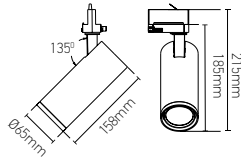

MIMAS LED TRACK SPOTLIGHT 14W / 30W

V. AC
220-240V
50/60Hz

50,000 H
L80 B10

Ra
≥ 80

PF
≥ 0.9

UGR
< 21

850°