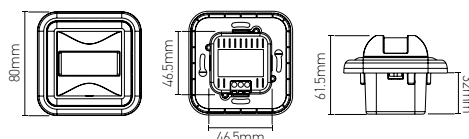

Ref.	V.	Kg	Dim. L x W x Hmm	
164812	AC 220-240V 50/60HZ	0.120	80 x 80 x 61.5	10

Ambient Light | <10Lux-2000 Lux (Adjustable)
Detection angle | 160°
Detection distance | 2-10m max (<24°C)
Trigger delay | Min.10s ±3sec/Max.7min ±2min
Motion detection speed | 0.6-1.5m/s
Installation height | 1-1.8m