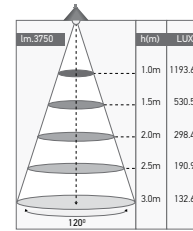

JAN RECESSED LED SPOTLIGHT 35W / 45W

Ra
≥80

PF
≥0.9

UGR
<21

IK
06

65°

Diffuser | Glass (Clear)
Material | Aluminium with anti-corrosion coating
Driver | LIFUD LF-GIR040YM100H
Input | 85-265V 400mA (35W), 500mA (45W) 50/60Hz
Output | 29-32V 950mA (35W), 35-38V 1050mA (45W)
Ta | 45°C Tc | 80°C

169444 | 169445
RAL9016

35W

45W

Ref.	W	K	lm	mA	Kg	L x W mm	Dim. L x W x H mm	Ⓜ
169444	35	4000	3000	↔400mA ↔950mA	2.3	220 x 130	235 x 145 x 117.4	6
169445	45	4000	3750	↔500mA ↔1050mA	2.3	220 x 130	235 x 145 x 117.4	6

LED SPOTS