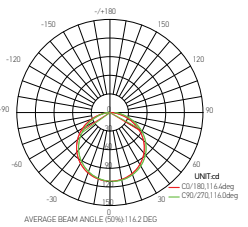

LEDA LED STRIP 12V 28W / 37W

V. DC
12V

30'000H
L70 B10

Ra
≥90

HG
=0.0mg

-25°C
+45°C

Diffuser | PVC (clear)
Material | Soft PCB

28W

Ref.	W	K	lm/m	mA/m	Kg	Dim. L x W x Hmm	Icon
167057	28	3000	460	467	0.150	5000 x 10 x 3	100
167058	28	4000	500	467	0.150	5000 x 10 x 3	100
167029	37	3000	640	617	0.130	5000 x 8 x 3	100
167030	37	4000	670	617	0.130	5000 x 8 x 3	100

LEDA LED STRIP 12V 57W

V. DC
12V

30'000H
L70 B10

Ra
≥90

650°

HG
=0.0mg

-20°C
+40°C

Diffuser | PVC (clear)
Material | Soft PCB

Ref.	W	K	lm/m	mA/m	Kg	Dim. L x W x Hmm	Icon
167089	57	3000	940	960	0.180	5000 x 10 x 3	100
167090	57	4000	1020	960	0.180	5000 x 10 x 3	100