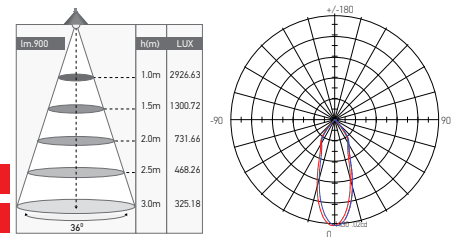

Ref.	W	K	lm	mA	Beam Angle	Weight (kg)	Beam Diameter (mm)	Dim. ØxHmm	Stock
167509	10	3000	850	↻47mA ↻230mA	36°	0.35	Ø75	90 x 39.3	50
167400	10	4000	900	↻47mA ↻230mA	45°	0.35	Ø75	90 x 39.3	50

10W

DALI DIMMABLE DRIVER FOR RECESSED LIGHTS