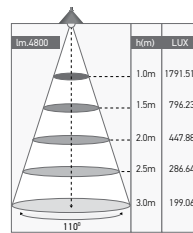

V. AC
220-240V
50/60Hz

110°

50,000 H
L80 B10

Ra
≥80

PF
≥0.9

IK
07

650°

-20°C
+45°C

5
ans

GROUP 0
EN62471:2008

RAL9003

Diffuser | PMMA (matt)
Material | Aluminium
Delivered without closing kit
Driver | BOKE BK-BHL050-1250AD / BK-BHL060-1650AD
BK-BHL070-2000AD
Input | 200-240V 350mA Max (40W, 48W, 60W)
450mA max (80W) 50/60Hz
Output | 3-42V 1000mA (40W), 1200mA (48W) 1500mA
(60W), 2000mA (80W)
Ta | 60°C Tc | 90°C
Options
Possible dimming type | 1-10V

Ref.	W	K	lm	mA	LED	Kg	Dim. L x W x H_{mm}	★ LED	+
169224	40	4000	4000	↻ 350mA ↻ 1000mA	468pcs	2.0	990 x 50 x 95	SAN'AN	8 +
169225	48	4000	4800	↻ 350mA ↻ 1200mA	612pcs	2.3	1270 x 50 x 95	SAN'AN	8 +
169226	60	4000	6000	↻ 350mA ↻ 1500mA	756pcs	2.8	1550 x 50 x 95	SAN'AN	8 +
169227	80	4000	8000	↻ 450mA ↻ 2000mA	972pcs	4.0	1970 x 50 x 95	SAN'AN	6 +

48W

ON ORDER