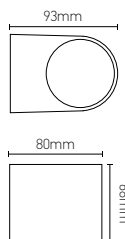

Ref.	W		IP	Kg	Dim. L x W x H _{mm}	
168885	11 max.	GU10	54	0.400	Ø65 x 96	20
168887	11 max.	GU10	44	0.320	68 x 93 x 80	18

Diffuser | Tempered glass (clear)
Material | Aluminium
Light sources | Not included