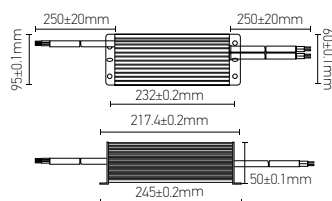

Ref.	W	mA	Kg	
155566	200	↻ 1600mA ↻ 16700mA	1.900	10

Input | 200-240V 50/60Hz
Output | **12V**
Ta | 50°C Tc | 85°C