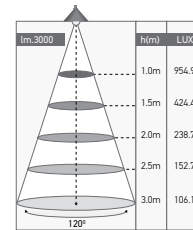

JAN RECESSED LED SPOTLIGHT 35W / 45W

Ra
≥80

PF
≥0.9

UGR
<21

IK
06

65°

Diffuser | Glass (Clear)
Material | Aluminium with anti-corrosion coating
Driver | LIFUD LF-GIR040YM100H
Input | 85-265V 400mA (35W), 500mA (45W) 50/60Hz
Output | 29-32V 950mA (35W), 35-38V 1050mA (45W)
Ta | 45°C Tc | 80°C

169444 | 169445
RAL9016

35W

45W

Ref.	W	K	lm	mA	Kg	L x W mm	Dim. L x W x H mm	Ⓜ
169444	35	4000	3000	↔400mA ↔950mA	2.3	220 x 130	235 x 145 x 117.4	6
169445	45	4000	3750	↔500mA ↔1050mA	2.3	220 x 130	235 x 145 x 117.4	6

LED SPOTS