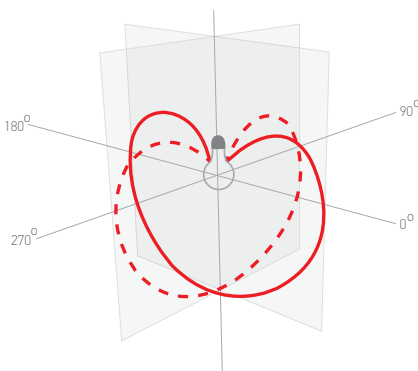

PHOTOMETRIC STANDARDS

NF EN 12464-1 : Lighting in workplaces – The standard concerns lighting of indoor workplaces. Like most standards, minimum requirements are imposed.

In other words, it is a lower limit that workplace lighting and the immediate environment must respect. Lighting that only complies with standards does not in itself constitute a guarantee of good lighting. To do this, you must have knowledge of the application and the product and clearly understand the customer's demands.

NF EN 12464-2 : Lighting of workplaces: only concerns the exterior surroundings of buildings: circulation areas, pathways, parking, platforms. However, this standard does not cover public lighting (EN13-201).

PHOTOMETRIC PARAMETERS

Luminous flux (lm): quantity of light radiated per second by a light source.

Light intensity (cd): flux of light emitted in a given direction.

Illuminance (lux): quantity of light received per unit area.

Luminance (cd/m²): light emitted per unit area in a specific direction.

General uniformity (U₀): Emin / Average of a surface.

Visual comfort of an indoor installation UGR: method of evaluating glare defined by a scale from 10 (no glare) to 30 (intolerable glare) coming directly from a luminaire.

Visual comfort of a sports installation GR: determines the level of glare of the players. Ranging from 0 to 100. 50 is the accepted limit value.