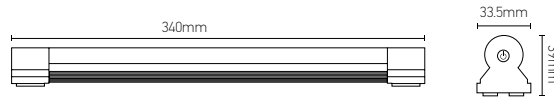

Ref.	W	K	lm	kg	Dim.L x W x Hmm	
164543	20	4000	1000	1.3	298 x 160 x 184	10

V. AC
220-240V
50/60Hz

Battery charging
times >300

650°

Ra
≥80

169177

169178

65 x 65 x 230mm