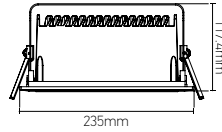

JAN RECESSED LED SPOTLIGHT 35W / 45W

Ra
≥80

PF
≥0.9

UGR
<21

IK
06

65°

Diffuser | Glass (Clear)
Material | Aluminium with anti-corrosion coating
Driver | LIFUD LF-GIR040YM100H
Input | 85-265V 400mA (35W), 500mA (45W) 50/60Hz
Output | 29-32V 950mA (35W), 35-38V 1050mA (45W)
Ta | 45°C Tc | 80°C

169444 | 169445
RAL9016

35W

45W

Ref.	W	K	lm	mA	Kg	L x W mm	Dim. L x W x H mm	Ⓜ
169444	35	4000	3000	↔400mA ↔950mA	2.3	220 x 130	235 x 145 x 117.4	6
169445	45	4000	3750	↔500mA ↔1050mA	2.3	220 x 130	235 x 145 x 117.4	6

LED SPOTS