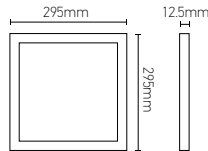

V. AC
220-240V
50/60Hz

50,000 H
L80 B10

Ra
≥80

PF
≥0.9

UGR
<19

IK
07

850°

-20°C
+40°C

RAL9016

Diffuser | P.S. (Matt)
Frame | Aluminium with anti-corrosion coating
Driver | BOKE BK-PLL022
Input | 220-240V 80mA 50/60Hz
Output | 28-42V 450mA
Ta | 40°C Tc | 75°C

18W

Ref.	W	K	lm	mA	Kg	Dim. L x W x Hmm	
167344	18	3000	1500	↻80mA ↻450mA	1.2	295 x 295 x 12.5	10
167339	18	4000	1600	↻80mA ↻450mA	1.2	295 x 295 x 12.5	10

V. AC
220-240V
50/60Hz

35,000H
L70 B10

Ra
≥80

PF
≥0.9

IK
05

850°

-20°C
+50°C

RAL9016

Material | Aluminium with anti-corrosion coating
Driver | LIFUD
Input | 220-240V 190mA
Output | 33-40V 900mA
Ta | 50°C Tc | 90°C

36W

Ref.	W	K	lm	mA	Kg	Dim. L x W x Hmm	
169366	36	4000	3600	↻190mA ↻900mA	2.380	595 x 595 x 10	4