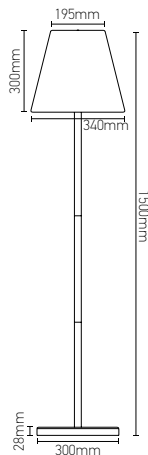

Material | Polyethylene + metal
1.5W solar on top of the lampshade
22-key remote control
2 x 5W bluetooth speaker
Android USB cable
BT5.0 - Compatible with bluetooth version 5.0
Battery 1 x 3.7V 2600mAh Li-ion
DC 5V 1A power supply
Number of charges >800 times

Ref.	K	Kg	Dim.ØxH_{mm}	
174135	RGB	5,5	340 x 1500	1