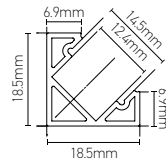

CORNER ALUMINIUM PROFILE 90°/45° - 18.5 x 18.5mm

Ref.	Finish	Kg	Dim. L x W x Hmm	
164435	PC (clear)	0.63	2500 x 18.5 x 18.5	50
164436	PC (opaque)	0.63	2500 x 18.5 x 18.5	50
164437	PC (frosted)	0.63	2500 x 18.5 x 18.5	50

Diffuser | PC (clear, opaque, frosted)
Material | Aluminium
Color | Silver
LED strip max | 12mm
Anodized aluminium