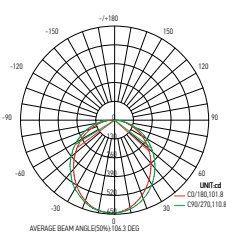

V. AC
220-240V
50/60Hz

110°

50,000 H
L80 B10

Ra
≥80

PF
≥0.9

IK
07

650°

-20°C
+45°C

5
ans

GROUP 0
EN62471:2008

RAL9003

Diffuser | PMMA (matt)
Material | Aluminium
Delivered without closing kit
Driver | BOKE BK-BHL050-1250AD / BK-BHL060-1650AD
BK-BHL070-2000AD
Input | 200-240V 350mA Max (40W, 48W, 60W)
450mA max (80W) 50/60Hz
Output | 3-42V 1000mA (40W), 1200mA (48W) 1500mA
(60W), 2000mA (80W)
Ta | 60°C Tc | 90°C
Options
Possible dimming type | 1-10V

Ref.	W	K	lm	mA	LED	Kg	Dim. L x W x H_{mm}	★ LED	+
169224	40	4000	4000	↻ 350mA ↻ 1000mA	468pcs	2.0	990 x 50 x 95	SAN'AN	8 +
169225	48	4000	4800	↻ 350mA ↻ 1200mA	612pcs	2.3	1270 x 50 x 95	SAN'AN	8 +
169226	60	4000	6000	↻ 350mA ↻ 1500mA	756pcs	2.8	1550 x 50 x 95	SAN'AN	8 +
169227	80	4000	8000	↻ 450mA ↻ 2000mA	972pcs	4.0	1970 x 50 x 95	SAN'AN	6 +

40W

ON ORDER