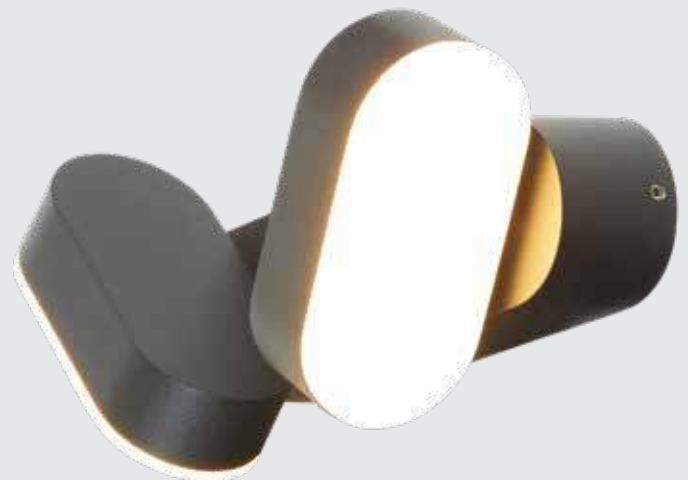

V. AC
220-240V
50/60Hz

IK
08

650°

-20°C
+40°C

3
ans

Ref.	W		Kg	Dim. L x W x H_{mm}	
168889	11 max.	GU10	0.360	93 x 68 x 80	18
168890	2 x 11 max.	GU10	0.580	93 x 68 x 150	18

Diffuser | Tempered glass (clear)
Material | Aluminium
Light sources | Not included