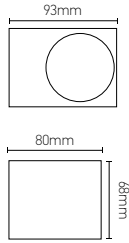

168890
RAL7022