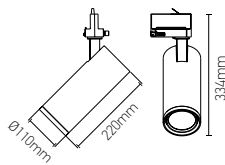

MIMAS LED TRACK SPOTLIGHT 14W / 30W

V. AC
220-240V
50/60Hz

50,000 H
L80 B10

Ra
≥ 80

PF
≥ 0.9

UGR
< 21

850°

169147
RAL9005

Diffuser | Glass (clear)
Material | Aluminium with anti-corrosion coating
Driver | HEP LSC
Input | 220-240V 129mA 50/60Hz
Output | 31-43V 350mA
Ta | 50°C Tc | 80°C

14W

Ref.	W	K	lm	mA	kg	Dim. ØxHmm	
169147	14	3000	1200	↻ 129mA ↻ 350mA	0.96	65 x 215	32

169148
RAL9016

Diffuser | Glass (clear)
Material | Aluminium with anti-corrosion coating
Driver | LUMILEDS
Input | 220-240V 130mA 50/60Hz
Output | 31-43V 700mA
Ta | 50°C Tc | 80°C

30W

Ref.	W	K	lm	mA	kg	Dim. ØxHmm	
169148	30	3000	2900	↻ 130mA ↻ 700mA	1.80	110 x 334	6