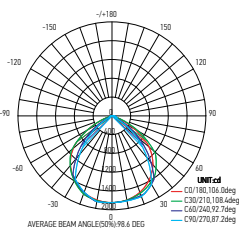

JAN RECESSED LED SPOTLIGHT 35W / 45W

Ra
≥80

PF
≥0.9

UGR
<21

IK
06

65°

Diffuser | Glass (Clear)
Material | Aluminium with anti-corrosion coating
Driver | LIFUD LF-GIR040YM100H
Input | 85-265V 400mA (35W), 500mA (45W) 50/60Hz
Output | 29-32V 950mA (35W), 35-38V 1050mA (45W)
Ta | 45°C Tc | 80°C

169444 | 169445
RAL9016

35W

45W

Ref.	W	K	lm	mA	Kg	L x W mm	Dim. L x W x H mm	Ⓜ
169444	35	4000	3000	↔400mA ↔950mA	2.3	220 x 130	235 x 145 x 117.4	6
169445	45	4000	3750	↔500mA ↔1050mA	2.3	220 x 130	235 x 145 x 117.4	6

LED SPOTS