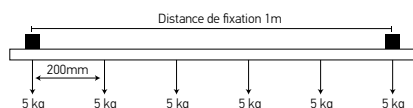

RAIL CONNECTORS

161152 | 161159

161154 | 161158

Ref.	Ampere	Color	kg	Dim. Long mm	
161152	16	white	1.567	2000	10
161154	16	black	1.567	2000	10
161158	16	black	0.94	1200	10
161159	16	white	0.94	1200	10

Material | Aluminium with anti-corrosion coating
 Colors | White (RAL9000)3, Black (RAL9005)
 2m rail (Standard), spacing between each fixing hole
 Wires - Three-phase wires (L1, L2 and L3), neutral wire (N)
 and protective earth (PE).