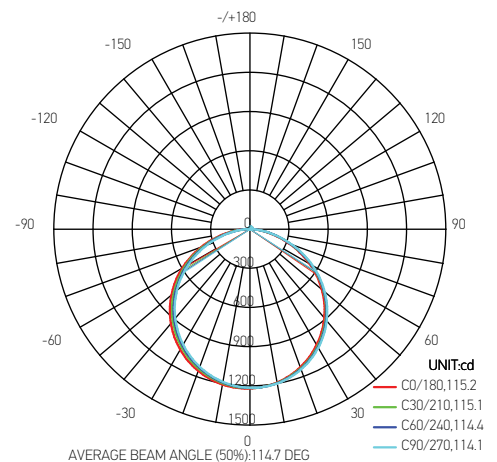

PHOTOMETRIC STANDARDS

NF EN 12464-1 : Lighting in workplaces – The standard concerns lighting of indoor workplaces. Like most standards, minimum requirements are imposed.

In other words, it is a lower limit that workplace lighting and the immediate environment must respect. Lighting that only complies with standards does not in itself constitute a guarantee of good lighting. To do this, you must have knowledge of the application and the product and clearly understand the customer's demands.

NF EN 12464-2 : Lighting of workplaces: only concerns the exterior surroundings of buildings: circulation areas, pathways, parking, platforms. However, this standard does not cover public lighting (EN13-201).

PHOTOMETRIC PARAMETERS

Luminous flux (lm): quantity of light radiated per second by a light source.

Light intensity (cd): flux of light emitted in a given direction.

Illuminance (lux): quantity of light received per unit area.

Luminance (cd/m²): light emitted per unit area in a specific direction.

General uniformity (U₀): Emin / Average of a surface.

Visual comfort of an indoor installation UGR: method of evaluating glare defined by a scale from 10 (no glare) to 30 (intolerable glare) coming directly from a luminaire.

Visual comfort of a sports installation GR: determines the level of glare of the players. Ranging from 0 to 100. 50 is the accepted limit value.