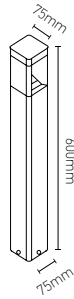

MARIA LED BOLLARD LIGHT 5W

V. AC
220-240V
50/60Hz

Ra
≥80

PF
≥0.9

IK
03

650°

168900
RAL7022

Diffuser | PC (clear)
Material | Aluminium
Driver | MW HLG
Input | 220-240V 29mA 50/60Hz
Output | 28-40V 150mA
Ta | 40°C Tc | 90°C

Ref.	W	K	lm	mA	Kg	Dim. L x W x Hmm	
168900	5	3000	98	↻ 29mA ↻ 150mA	1.420	75 x 75 x 600	6