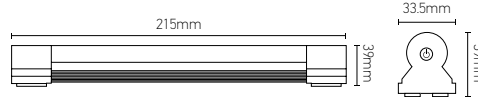

Ref.	W	K	lm	kg	Dim.L x W x Hmm	
164543	20	4000	1000	1.3	298 x 160 x 184	10

V. AC
220-240V
50/60Hz

Battery charging
times >300

650°

Ra
≥80

169177

169178

65 x 65 x 230mm