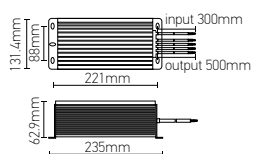

Ref.	W	mA	Kg	
155564	150	↻ 1200mA ↻ 12500mA	1.500	10

Input | 200-240V 50/60Hz
Output | **12V**
Ta | 50°C Tc | 85°C