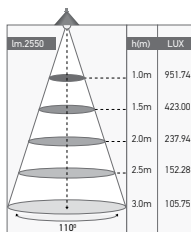

V. AC
220-240V
50/60Hz

110°

50,000 H
L80 B10

Ra
≥80

PF
≥0.9

IK
07

650°

-20°C
+45°C

5
ANS

GROUP 0
EN62471: 2008

RAL9003

Material | Aluminium
Driver | BOKE BK-BHL030-0750AD
Input | 200-240V 350mA 50/60Hz
Output | 3-42V 500mA (20W), 600mA (24W), 750mA (30W)
Ta | 60°C Tc | 90°C
Options
Possible dimming type | 1-10V

Ref.	W	K	lm	mA	Kg	Dim. L x W x H_{mm}	LED	+
169235	20	4000	2100	↻ 350mA ↻ 500mA	2.0	990 x 50 x 95	SAN'AN	8
169236	24	4000	2550	↻ 350mA ↻ 600mA	2.3	1270 x 50 x 95	SAN'AN	8
169237	30	4000	3200	↻ 350mA ↻ 750mA	2.8	1550 x 50 x 95	SAN'AN	8

24W