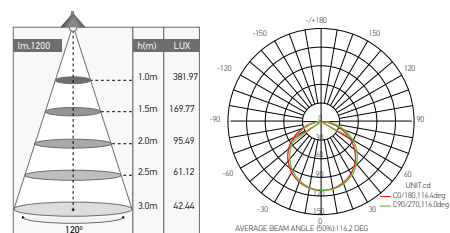

Ref.	W	K	mA/m	kg	Dim. L x W x Hmm	
165425	36	RGB	480	1.220	5000 x 10 x 3	20

HIMALIA LED STRIP 220-240V 60W

167113 | 167114

Diffuser | PVC (clear)
Material | Soft PCB

Ref.	W	K	lm/m	mA/m	kg	Dim. L x W x Hmm	
167113	60	3000	1100	52	0.950	5000 x 16 x 7.5	2
167114	60	4000	1200	52	0.950	5000 x 16 x 7.5	2