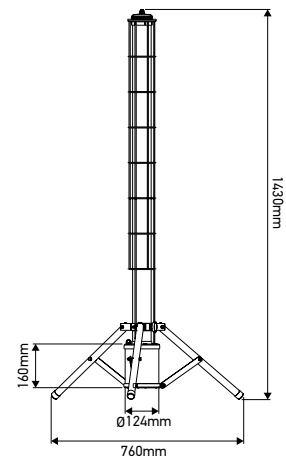

Ra ≥70

PF ≥0.9

IK 08

SPACE SAVING
EASE OF TRANSPORTATION
QUICK SETUP

5200mAh lithium battery
Number of charges | >500 times
Lifespan | 30,000 hours
3 dimming levels | 20%, 50%, 100%
LED indicators | Yes

Ref.	W	K	lm	V. mA	kg	Dim.L x W x Hmm	Class
165470	55	6000	6100	⊖ 100-240V 1.5A max. ⊕ DC 24V 2000mA	5.2	760 x 1430	II
165471	55	6000	6100	220-240V 268mA	5.2	760 x 1430	I