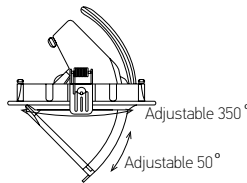

V. AC
220-240V
50/60Hz

50,000 H
L80 B10

Ra
≥80

UGR
<19

850°

-20°C
+40°C

Diffuser | Glass (Clear)
Material | Aluminium with anti-corrosion coating
Other colors on request
Driver | PHILIPS CERTA / Xitanium
Input | 220-240V 60mA (12W), 100mA (20W) 50/60Hz
Output | 32-42V 300mA (12W), 500mA (20W)
Ta | 50°C Tc | 85°C (12W), Ta | 50°C Tc | 75°C (20W)

12W

Ref.	W	K	lm	mA	KG	PF	mm	Dim. ØxHmm	
162047	12	4000	900	↻ 60mA ↻ 300mA	0.26	≥ 0.5	Ø85	94 x 72	36
167347	20	4000	1900	↻ 100mA ↻ 500mA	0.62	≥ 0.9	Ø125	136 x 100	12