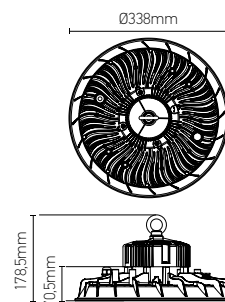

Ref.	W	K	lm	mA	Kg	Dim. ØxHmm	
163348	100	4000	16000	↻ 430mA ↻ 700mA	3.3	Ø338 x 178mm	1
163349	150	4000	24000	↻ 650mA ↻ 560mA	3.3	Ø338 x 178mm	1

Ref.	Designation
163352	Sensor
163353	Remote
163354	Fixing bracket

1. **Options**
   Sensor
   Remote
   Fixing bracket

Diffuser | PC (Clear)
Material | Die-cast Aluminium + PC
Input | Output | AC100-240V/50-60Hz
Ta | -30°C Tc | 50°C
Switchable angle 60° 90° 120°