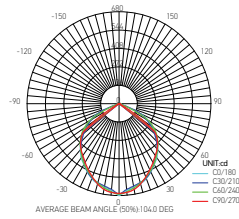

Diffuser | PS (clear)
Material | Aluminium
Detection area | 6m
Detection angle | 120°
Adjustable lux | 10-2000 lux
Adjustable time | 5sec. - 8min.
Driver | included
Input | 220-240V 41mA 50/60Hz
Output | 70-100V 110mA
Ta | 40°C Tc | 80°C

9W

Ref.	W	K	lm	mA	Kg	Dim. L x W x Hmm	
167416	9	4000	690	↻ 41mA ↻ 110mA	1.700	75 x 75 x 1000	2