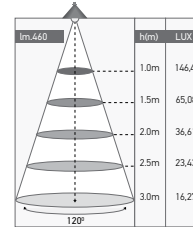

LEDA LED STRIP 12V 28W / 37W

V. DC
12V

30'000H
L70 B10

Ra
≥90

HG
=0.0mg

-25°C
+45°C

Diffuser | PVC (clear)
Material | Soft PCB

28W

Ref.	W	K	lm/m	mA/m	Kg	Dim. L x W x Hmm	Icon
167057	28	3000	460	467	0.150	5000 x 10 x 3	100
167058	28	4000	500	467	0.150	5000 x 10 x 3	100
167029	37	3000	640	617	0.130	5000 x 8 x 3	100
167030	37	4000	670	617	0.130	5000 x 8 x 3	100

LEDA LED STRIP 12V 57W

V. DC
12V

30'000H
L70 B10

Ra
≥90

650°

HG
=0.0mg

-20°C
+40°C

Diffuser | PVC (clear)
Material | Soft PCB

Ref.	W	K	lm/m	mA/m	Kg	Dim. L x W x Hmm	Icon
167089	57	3000	940	960	0.180	5000 x 10 x 3	100
167090	57	4000	1020	960	0.180	5000 x 10 x 3	100