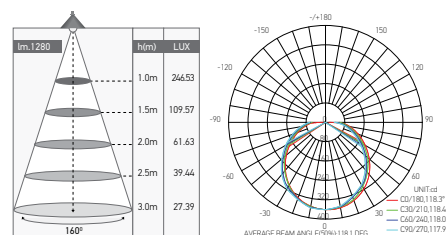

16W

Ref.	W	K	lm	mA	Kg	Dim. ØxH_{mm}	IK
168990	16	4000	1280	⊖ 163mA ⊕ 500mA	0.80	300 x 90	10
168991	16	4000	1280	⊖ 163mA ⊕ 500mA	0.80	300 x 90	10