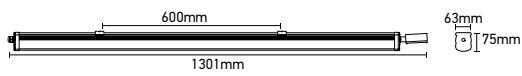

Ref.	W	K	lm	mA	kg	Dim. L x W x H_{mm}
169607	35	4000	4550	↻ 190mA ↻ 290mA	1.15	1301 x 63 x 75
169608	50	4000	6550	↻ 300mA ↻ 370mA	1.58	1582 x 63 x 75

Light Grey Material | PC (opaline)
Driver | FIN
Input | 220-240V 190mA 50/60Hz
Output | 90-120V 290mA
Ta | 25°C Tc | 50°C