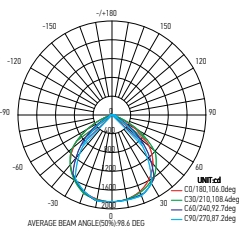

JAN RECESSED LED SPOTLIGHT 35W / 45W

Ra
≥80

PF
≥0.9

UGR
<21

IK
06

65°

Diffuser | Glass (Clear)
Material | Aluminium with anti-corrosion coating
Driver | LIFUD LF-GIR040YM100H
Input | 85-265V 400mA (35W), 500mA (45W) 50/60Hz
Output | 29-32V 950mA (35W), 35-38V 1050mA (45W)
Ta | 45°C Tc | 80°C

169444 | 169445
RAL9016

35W

45W

Ref.	W	K	lm	mA	Kg	L x W mm	Dim. L x W x H mm	Ⓜ
169444	35	4000	3000	↔400mA ↔950mA	2.3	220 x 130	235 x 145 x 117.4	6
169445	45	4000	3750	↔500mA ↔1050mA	2.3	220 x 130	235 x 145 x 117.4	6

LED SPOTS