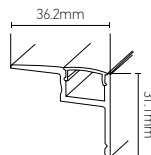

SPECIAL CEILING ALUMINIUM PROFILE 36.2 X 31.1mm

Ref.	Finish	Kg	Dim. L x W x Hmm	
164465	PC (clear)	1.06	2500 x 36.2 x 31.1	50
164466	PC (opaque)	1.06	2500 x 36.2 x 31.1	50
164467	PC (frosted)	1.06	2500 x 36.2 x 31.1	50

Diffuser | PC (clear, opaque, frosted)
Material | Aluminium + PC
Color | Silver
LED strip max | 14mm
Anodized aluminium
Suitable for corner mounting