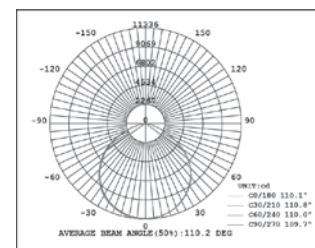

Ref.	W	K	lm	mA	Kg	Dim. ØxHmm	
163348	100	4000	16000	↻ 430mA ↻ 700mA	3.3	Ø338 x 178mm	1
163349	150	4000	24000	↻ 650mA ↻ 560mA	3.3	Ø338 x 178mm	1

Ref.	Designation
163352	Sensor
163353	Remote
163354	Fixing bracket

1. **Options**
   Sensor
   Remote
   Fixing bracket

Diffuser | PC (Clear)
Material | Die-cast Aluminium + PC
Input | Output | AC100-240V/50-60Hz
Ta | -30°C Tc | 50°C
Switchable angle 60° 90° 120°