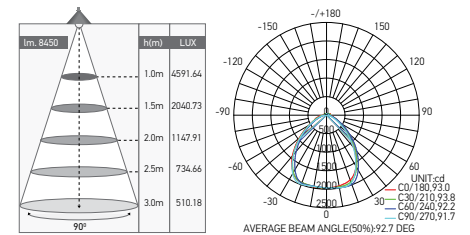

62.5W

Ref.	W	K	lm	mA	Kg	Dim. L x W x Hmm	
169506	40	4000	5200	⊖ 350mA ⊕ 1050mA	1.760	1160 x 73 x 84	
169500	62.5	4000	8450	⊖ 350mA ⊕ 1650mA	2.270	1450 x 73 x 84	

ON ORDER

Ref.	Kg	Dim. Lmm	
169510	0.750	1160	
169511	0.800	1450	

Material | Plastic + Steel