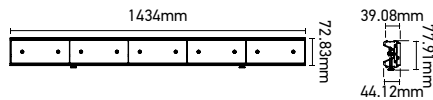

Material | Aluminium
Driver | BOKE BK-BHL050-1250AD / BK-BHL070-2000AD
Input | 200-240V 350mA 50/60Hz
Output | 3-42V 1050mA (40W), 1650mA (62.5W)
Ta | 60°C Tc | 90°C

Ref.	W	K	lm	mA	Kg	Dim. L x W x Hmm	
169506	40	4000	5200	⊖ 350mA ⊕ 1050mA	1.760	1160 x 73 x 84	
169500	62.5	4000	8450	⊖ 350mA ⊕ 1650mA	2.270	1450 x 73 x 84	

ON ORDER

Ref.	Kg	Dim. Lmm	
169510	0.750	1160	
169511	0.800	1450	

Material | Plastic + Steel