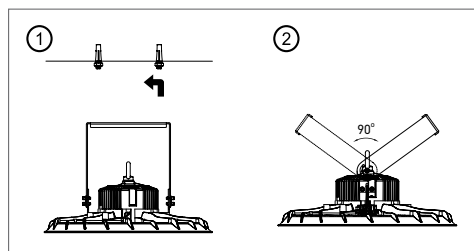

Ref.	W	K	lm	mA	Kg	Dim. ØxHmm	
163348	100	4000	16000	↻ 430mA ↻ 700mA	3.3	Ø338 x 178mm	1
163349	150	4000	24000	↻ 650mA ↻ 560mA	3.3	Ø338 x 178mm	1

Ref.	Designation
163352	Sensor
163353	Remote
163354	Fixing bracket

1. **Options**
   Sensor
   Remote
   Fixing bracket

Diffuser | PC (Clear)
Material | Die-cast Aluminium + PC
Input | Output | AC100-240V/50-60Hz
Ta | -30°C Tc | 50°C
Switchable angle 60° 90° 120°