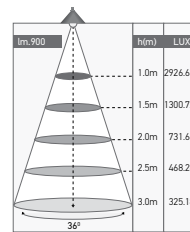

V. AC
220-240V
50/60Hz

50,000 H
L80 B10

Ra
≥80

UGR
<19

850°

-20°C
+40°C

Diffuser | Glass (Clear)
Material | Aluminium with anti-corrosion coating
Other colors on request
Driver | PHILIPS CERTA / Xitanium
Input | 220-240V 60mA (12W), 100mA (20W) 50/60Hz
Output | 32-42V 300mA (12W), 500mA (20W)
Ta | 50°C Tc | 85°C (12W), Ta | 50°C Tc | 75°C (20W)

12W

Ref.	W	K	lm	mA	KG	PF	mm	Dim. ØxHmm	
162047	12	4000	900	↻ 60mA ↻ 300mA	0.26	≥ 0.5	Ø85	94 x 72	36
167347	20	4000	1900	↻ 100mA ↻ 500mA	0.62	≥ 0.9	Ø125	136 x 100	12