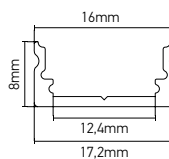

Ref.	Finish	Kg	Dim. L x W x H_{mm}	
164407	PC (clear)	0.350	2500 x 17.2 x 8	50
164408	PC (opaque)	0.350	2500 x 17.2 x 8	50
164409	PC (frosted)	0.350	2500 x 17.2 x 8	50

Diffuser | PC (clear, opaque, frosted)
Material | Aluminium
Color | Silver
LED strip max | 12mm
Anodized aluminium