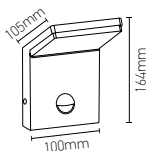

Diffuser | PS (opaline)
Material | Aluminium
Detection area | 6m
Detection angle | 120°
Adjustable lux | 10-2000 lux
Adjustable time | 5sec. - 8min.
Driver | EAGLERISE
Input | 220-240V 41mA 50/60Hz
Output | 27-46V 250mA
Ta | 40°C Tc | 80°C

Ref.	W	K	lm	mA	Kg	Dim. L x W x H_{mm}	
167414	9.5	4000	690	↻ 41mA ↻ 250mA	0.420	100 x 105 x 164	12