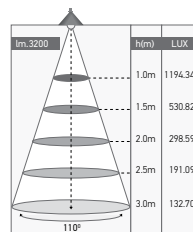

V. AC
220-240V
50/60Hz

110°

50,000 H
L80 B10

Ra
≥80

PF
≥0.9

IK
07

650°

-20°C
+45°C

5
ANS

GROUP 0
EN62471: 2008

RAL9003

Material | Aluminium
Driver | BOKE BK-BHL030-0750AD
Input | 200-240V 350mA 50/60Hz
Output | 3-42V 500mA (20W), 600mA (24W), 750mA (30W)
Ta | 60°C Tc | 90°C
Options
Possible dimming type | 1-10V

Ref.	W	K	lm	mA	Kg	Dim. L x W x H_{mm}	LED	+
169235	20	4000	2100	↻ 350mA ↻ 500mA	2.0	990 x 50 x 95	SAN'AN	8
169236	24	4000	2550	↻ 350mA ↻ 600mA	2.3	1270 x 50 x 95	SAN'AN	8
169237	30	4000	3200	↻ 350mA ↻ 750mA	2.8	1550 x 50 x 95	SAN'AN	8

30W