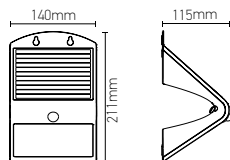

V. DC
3.7V

35,000H
L70 B50

Ra
≥80

-20°C
+50°C

Find the technical sheets
by scanning this QR code

976953

Ref.	W	K	lm	Solar panel	Battery	kg	Dim.L x W x Hmm	
976950	4	4000	500	2.4Wp	2000mAh	0.550	115 x 140 x 211	12
976951	4	4000	500	2.4Wp	2000mAh	0.550	115 x 140 x 211	12
976952	8	4000	850	4.4Wp	4000mAh	1.000	121 x 232 x 221	8
976953	8	4000	850	4.4Wp	4000mAh	1.000	121 x 232 x 221	8

Material | ABS+PC
Detection angle | 120°
Visible distance | 7m
Detection area | 6m
Installation height | <4m
Loading duration | 12-15 hours
Working time: based on different modes (three modes)
Solar panel | monocrystalline silicon
Battery | lithium ion 18650 / 3.7V