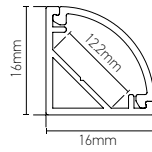

Ref.	Finish	Kg	Dim. L x W x Hmm	
164441	PC (opaque)	0.4	2500 x 16 x 16	50

Diffuser | PC (opaque)
Material | Aluminium
Color | Silver, milky, frosted
LED strip max | 12mm
Anodized aluminium
Suitable for corner mounting

PROFILE ACCESSORIES

LED STRIPES